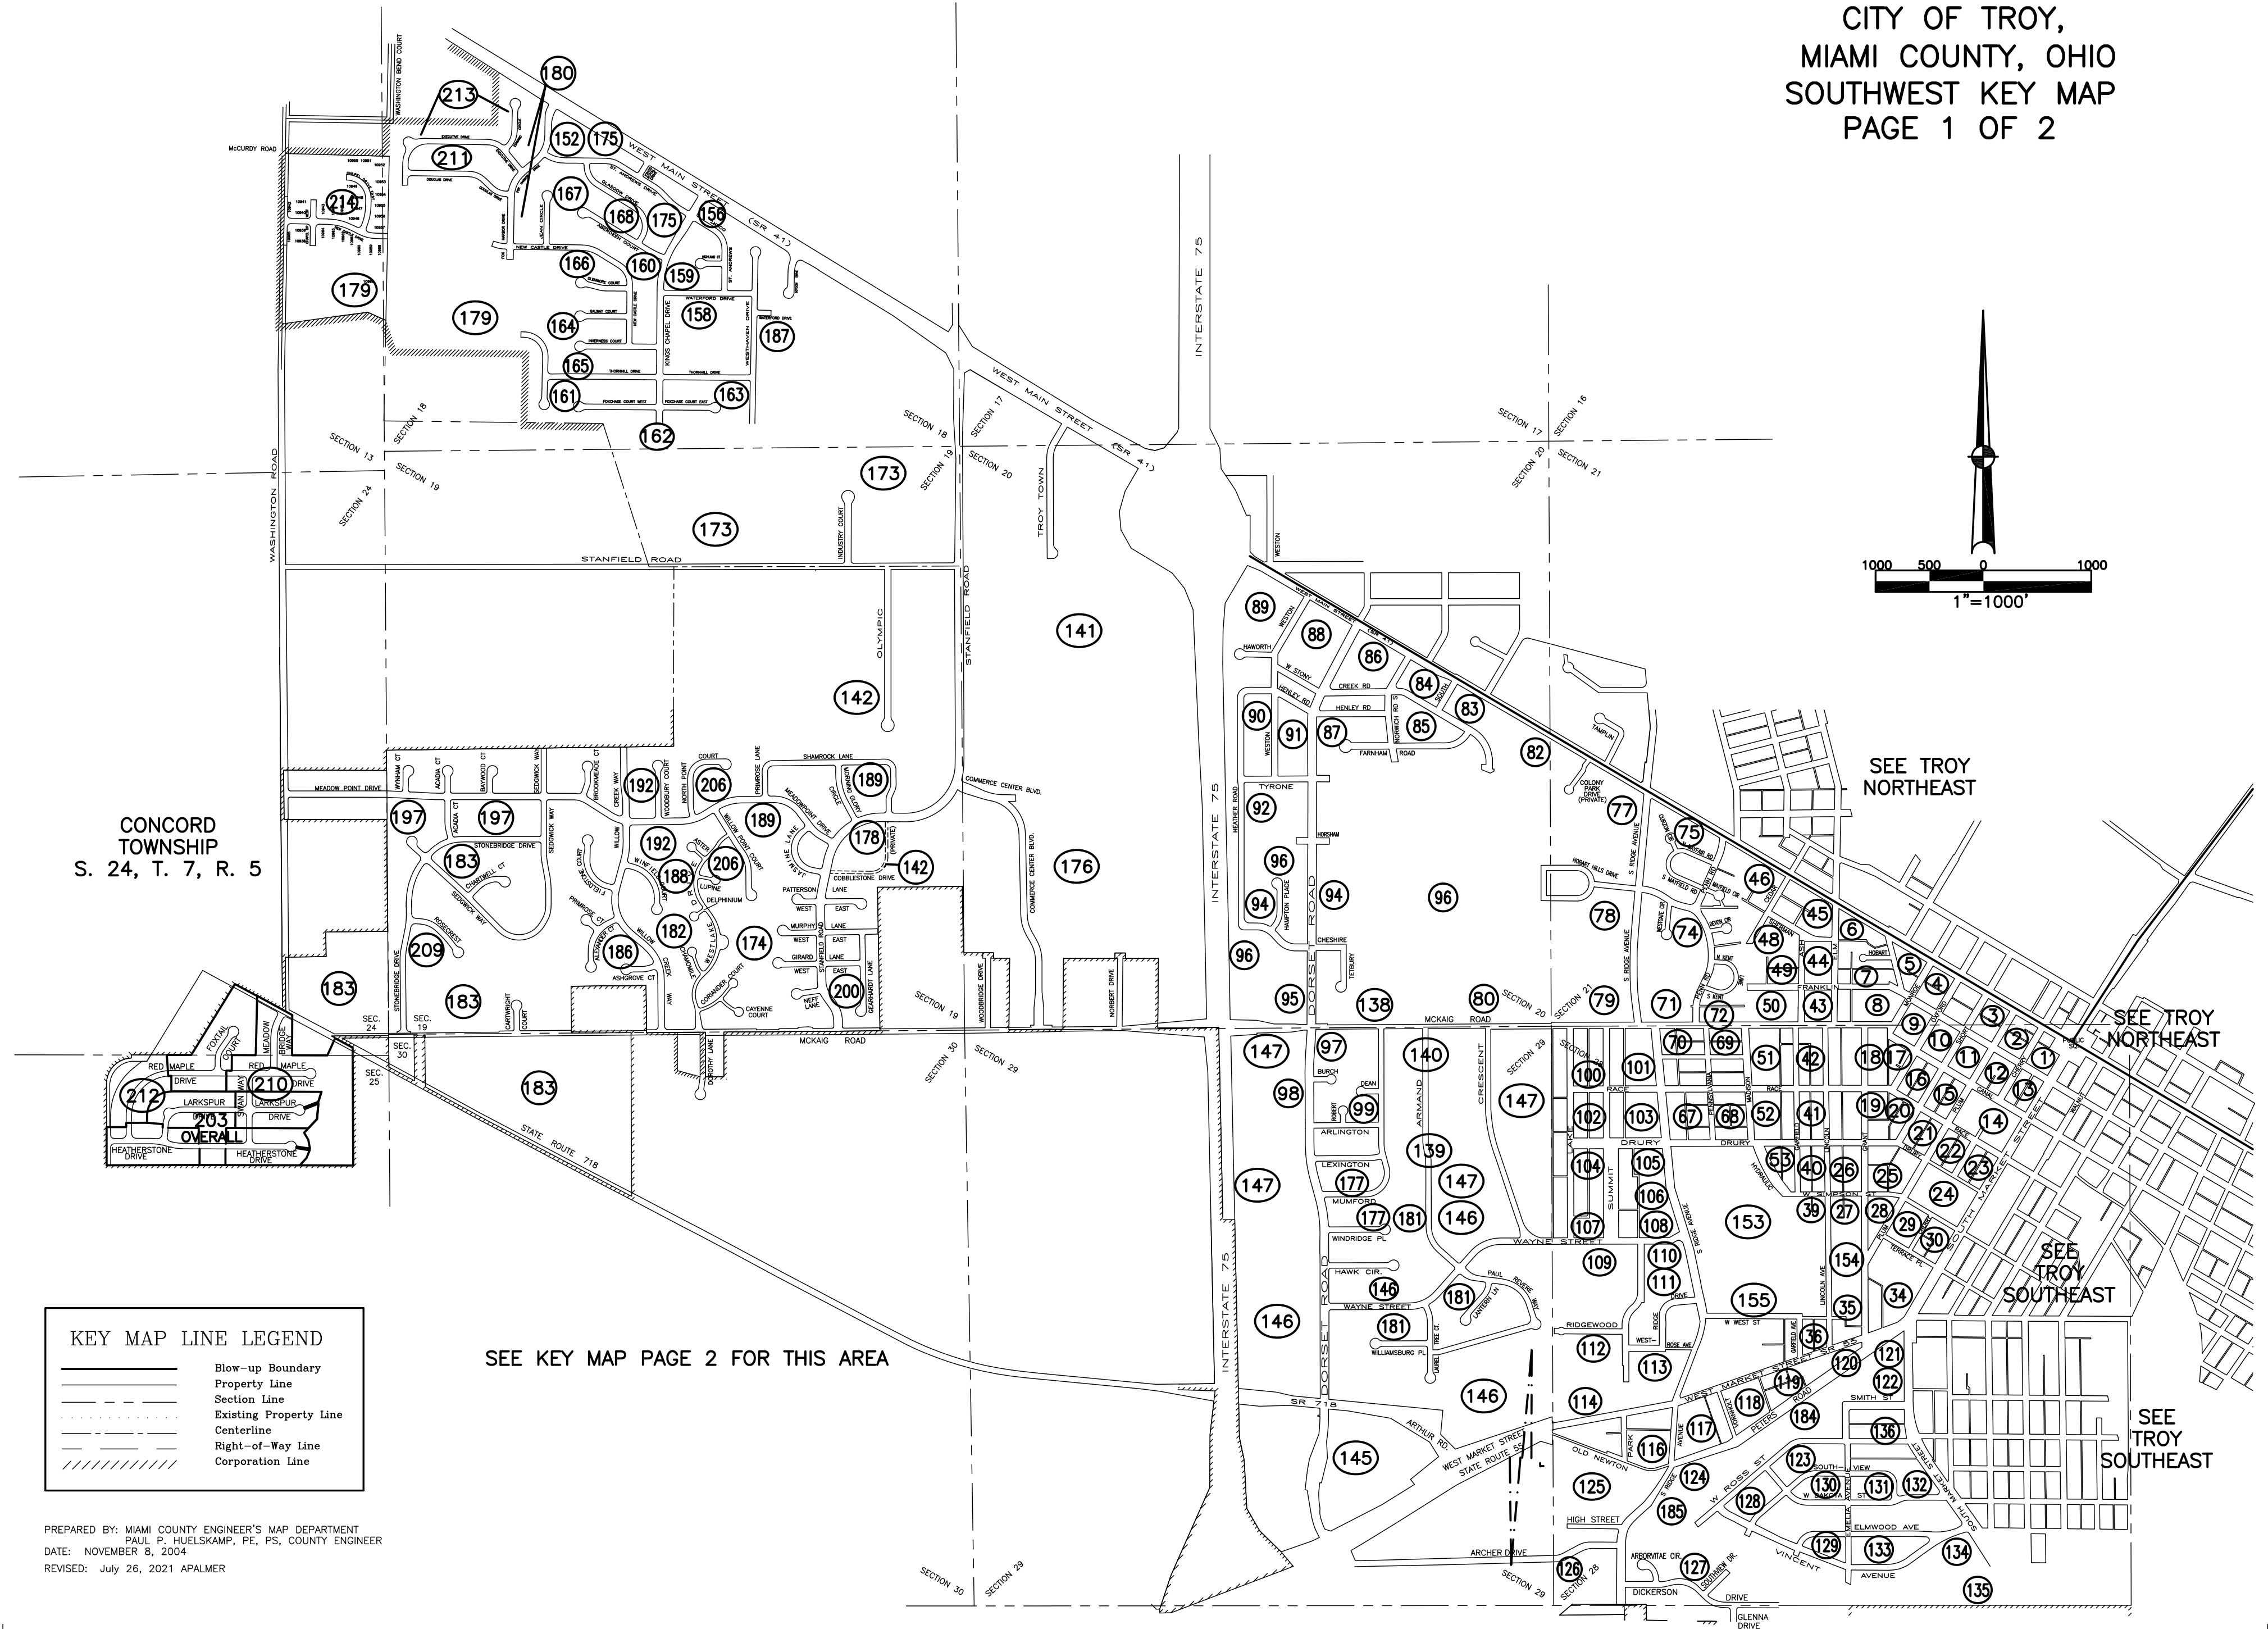

CITY OF TROY,
MIAMI COUNTY, OHIO
SOUTHWEST KEY MAP
PAGE 1 OF 2

CONCORD
TOWNSHIP
S. 24, T. 7, R. 5

SEE TROY
NORTHEAST

SEE TROY
NORTHEAST

SEE TROY
SOUTHEAST

SEE TROY
SOUTHEAST

SEE KEY MAP PAGE 2 FOR THIS AREA

KEY MAP LINE LEGEND	
	Blow-up Boundary
	Property Line
	Section Line
	Existing Property Line
	Centerline
	Right-of-Way Line
	Corporation Line

PREPARED BY: MIAMI COUNTY ENGINEER'S MAP DEPARTMENT
PAUL P. HUELSKAMP, PE, PS, COUNTY ENGINEER
DATE: NOVEMBER 8, 2004
REVISED: July 26, 2021 APALMER