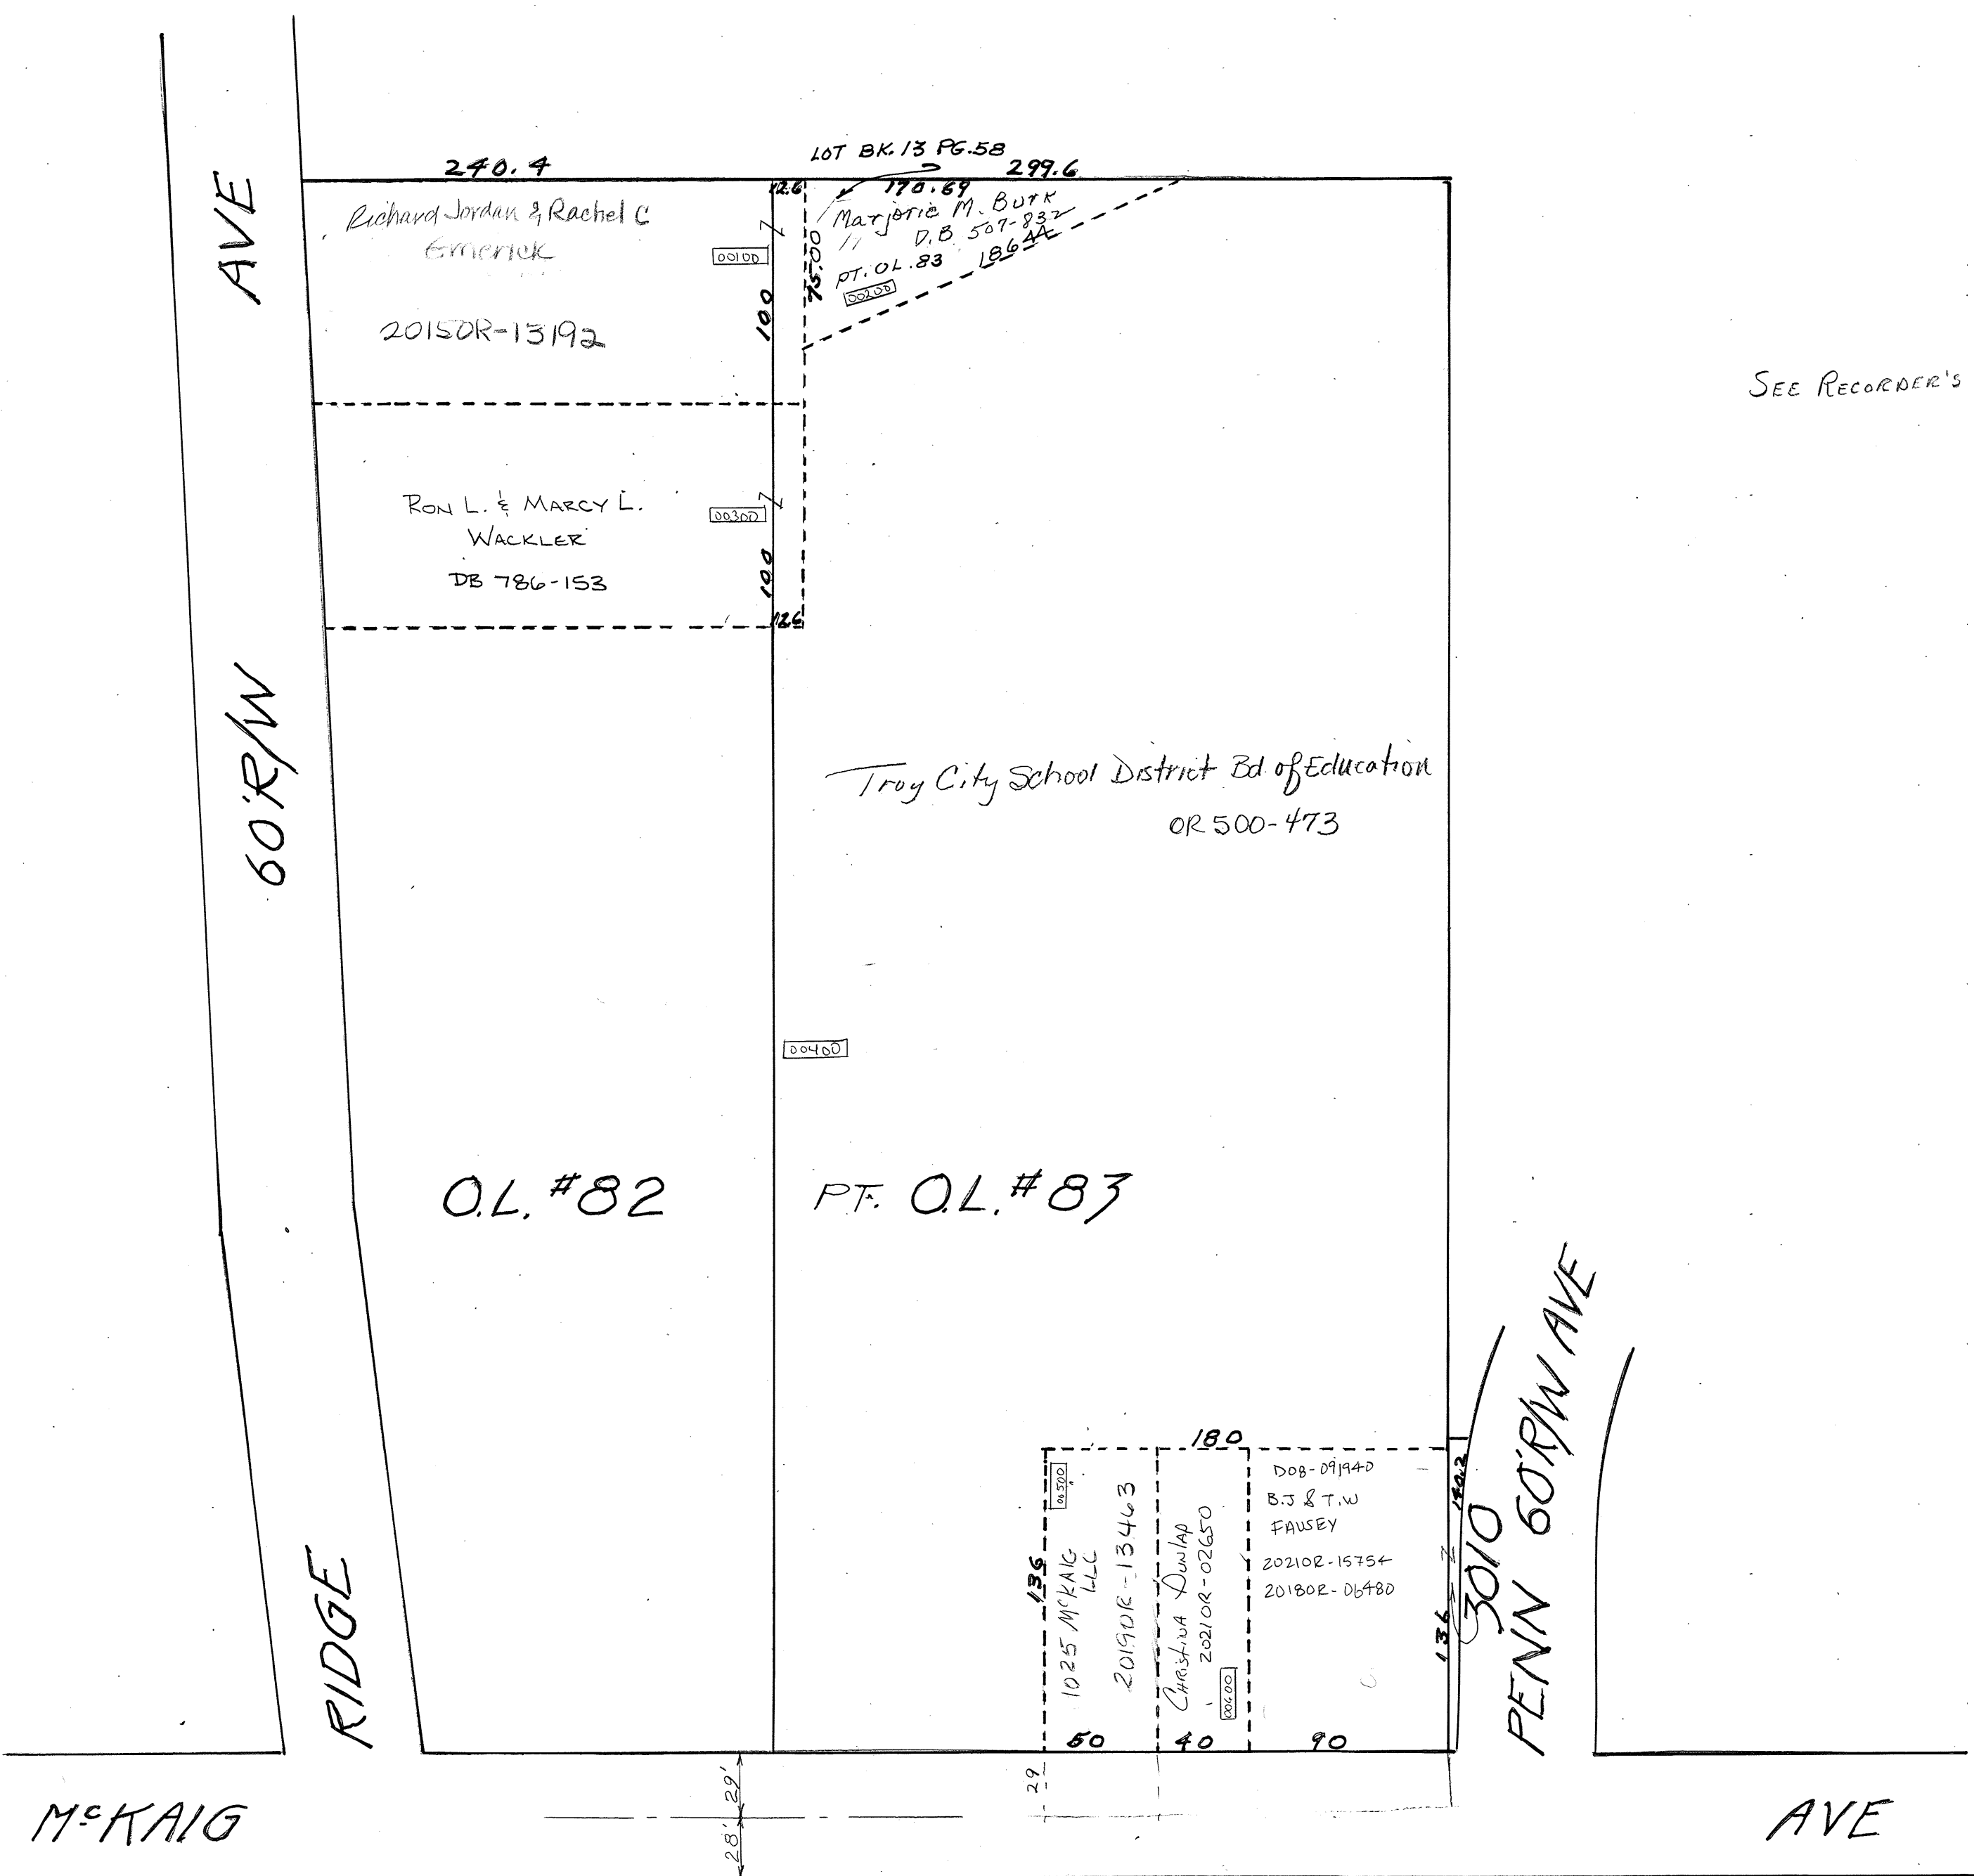

TROY

SW SECTION

PLAT NO. 71
Scale 1" = 60 Feet

SMDA NUMBER
DD8-SW071 - - - - -

SEE RECORDER'S BOOK 4 PAGE 37