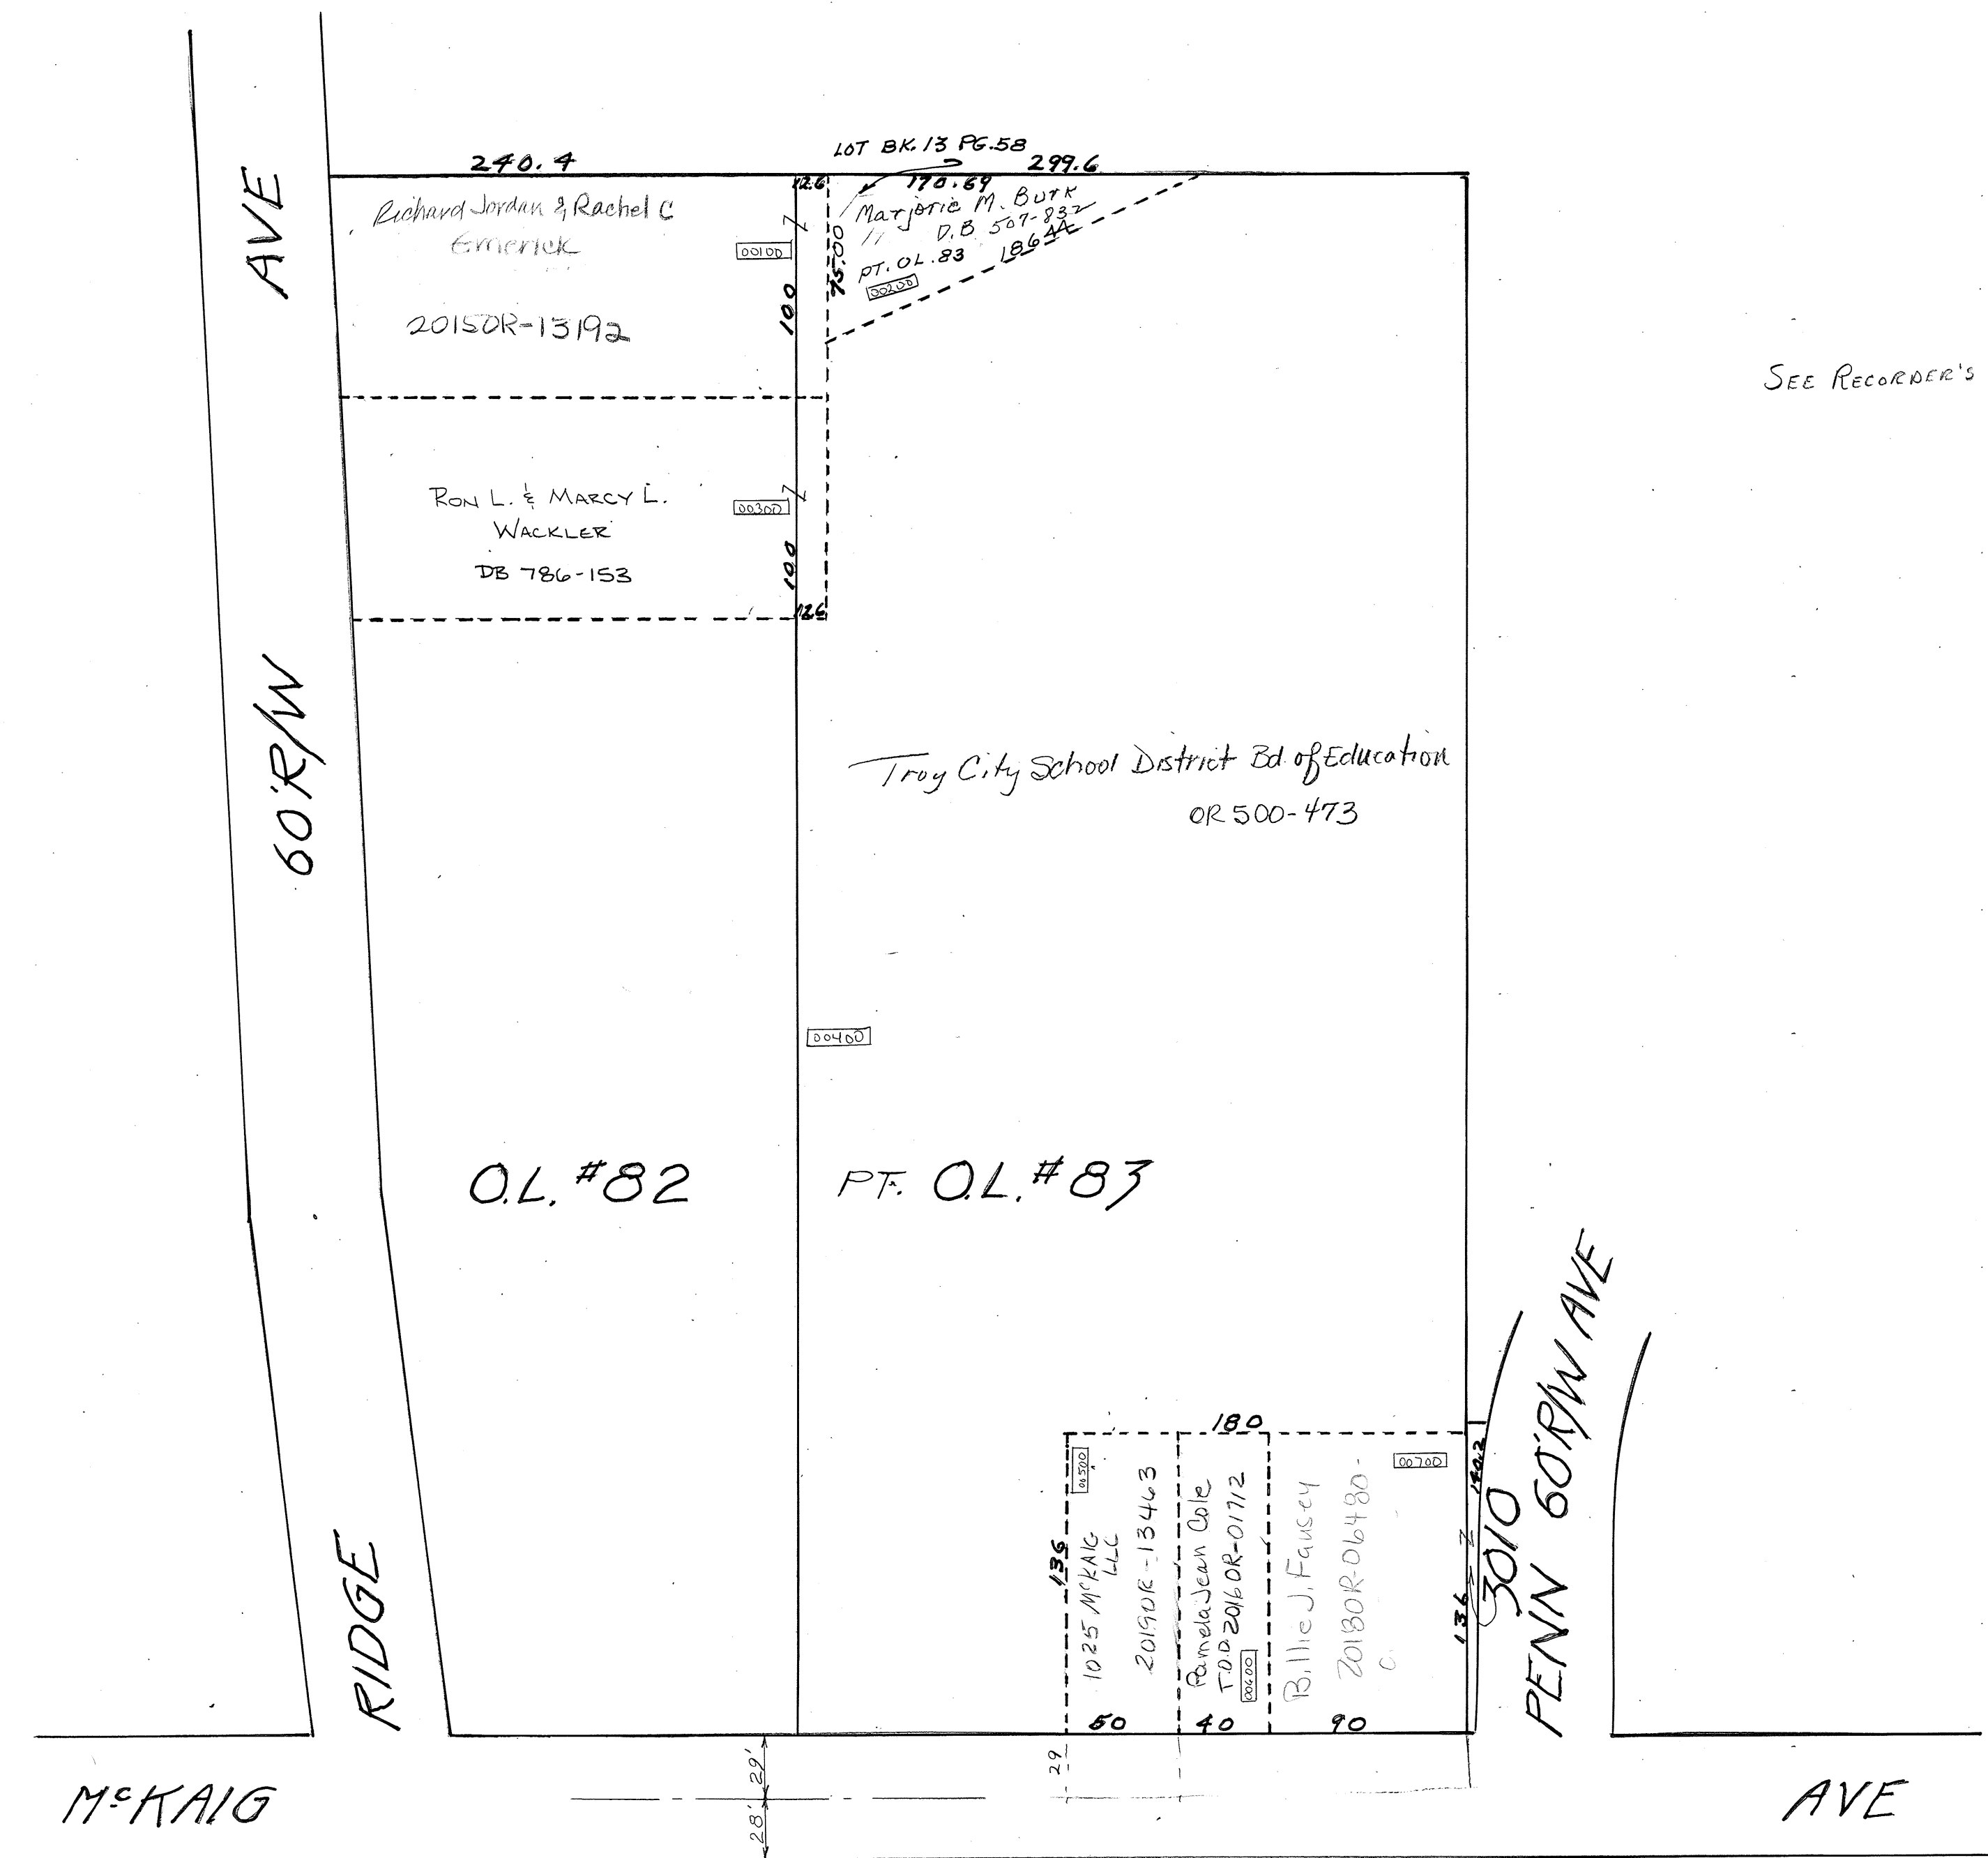

TROY

SW SECTION

PLAT NO 71
Scale 1" = 60 Feet

SMDA NUMBER
DD8-SW071 - - - - -

SEE RECORDER'S BOOK 4 PAGE 37