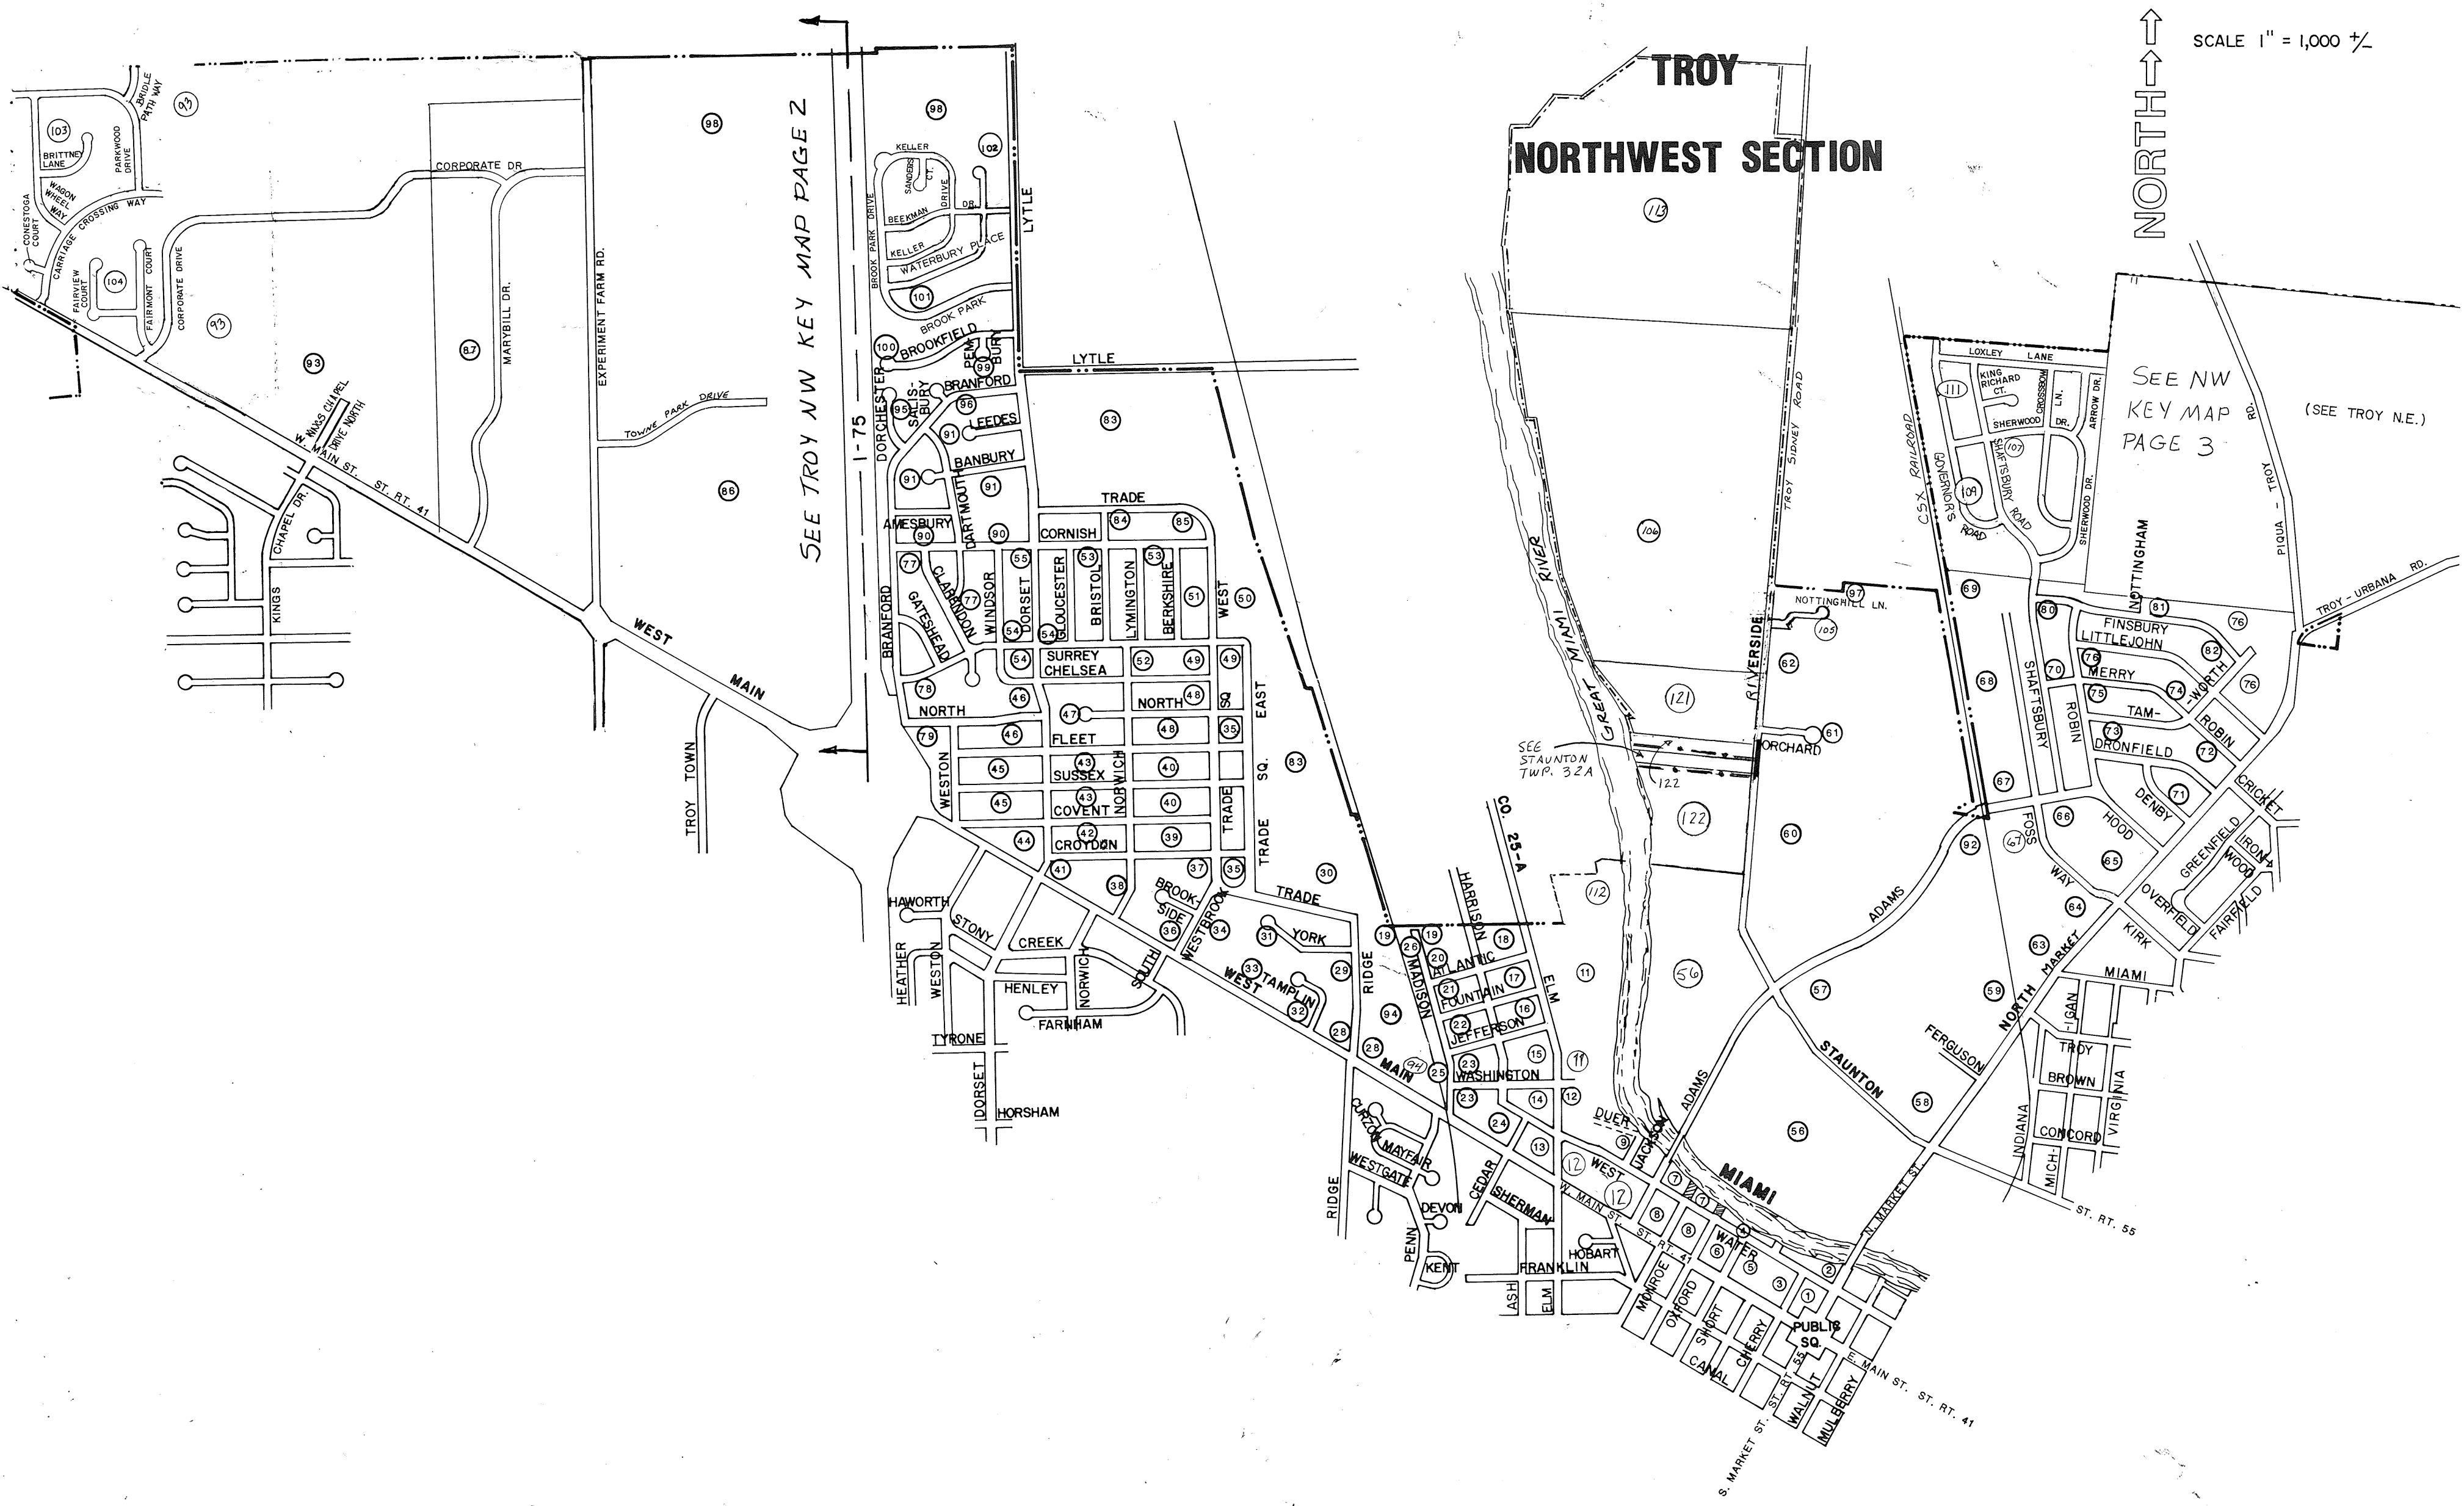

KEY MAP
PAGE 1

SCALE 1" = 1,000 1/2

NORTH ↑

SEE TROY NW KEY MAP PAGE 2

SEE NW KEY MAP PAGE 3

(SEE TROY N.E.)