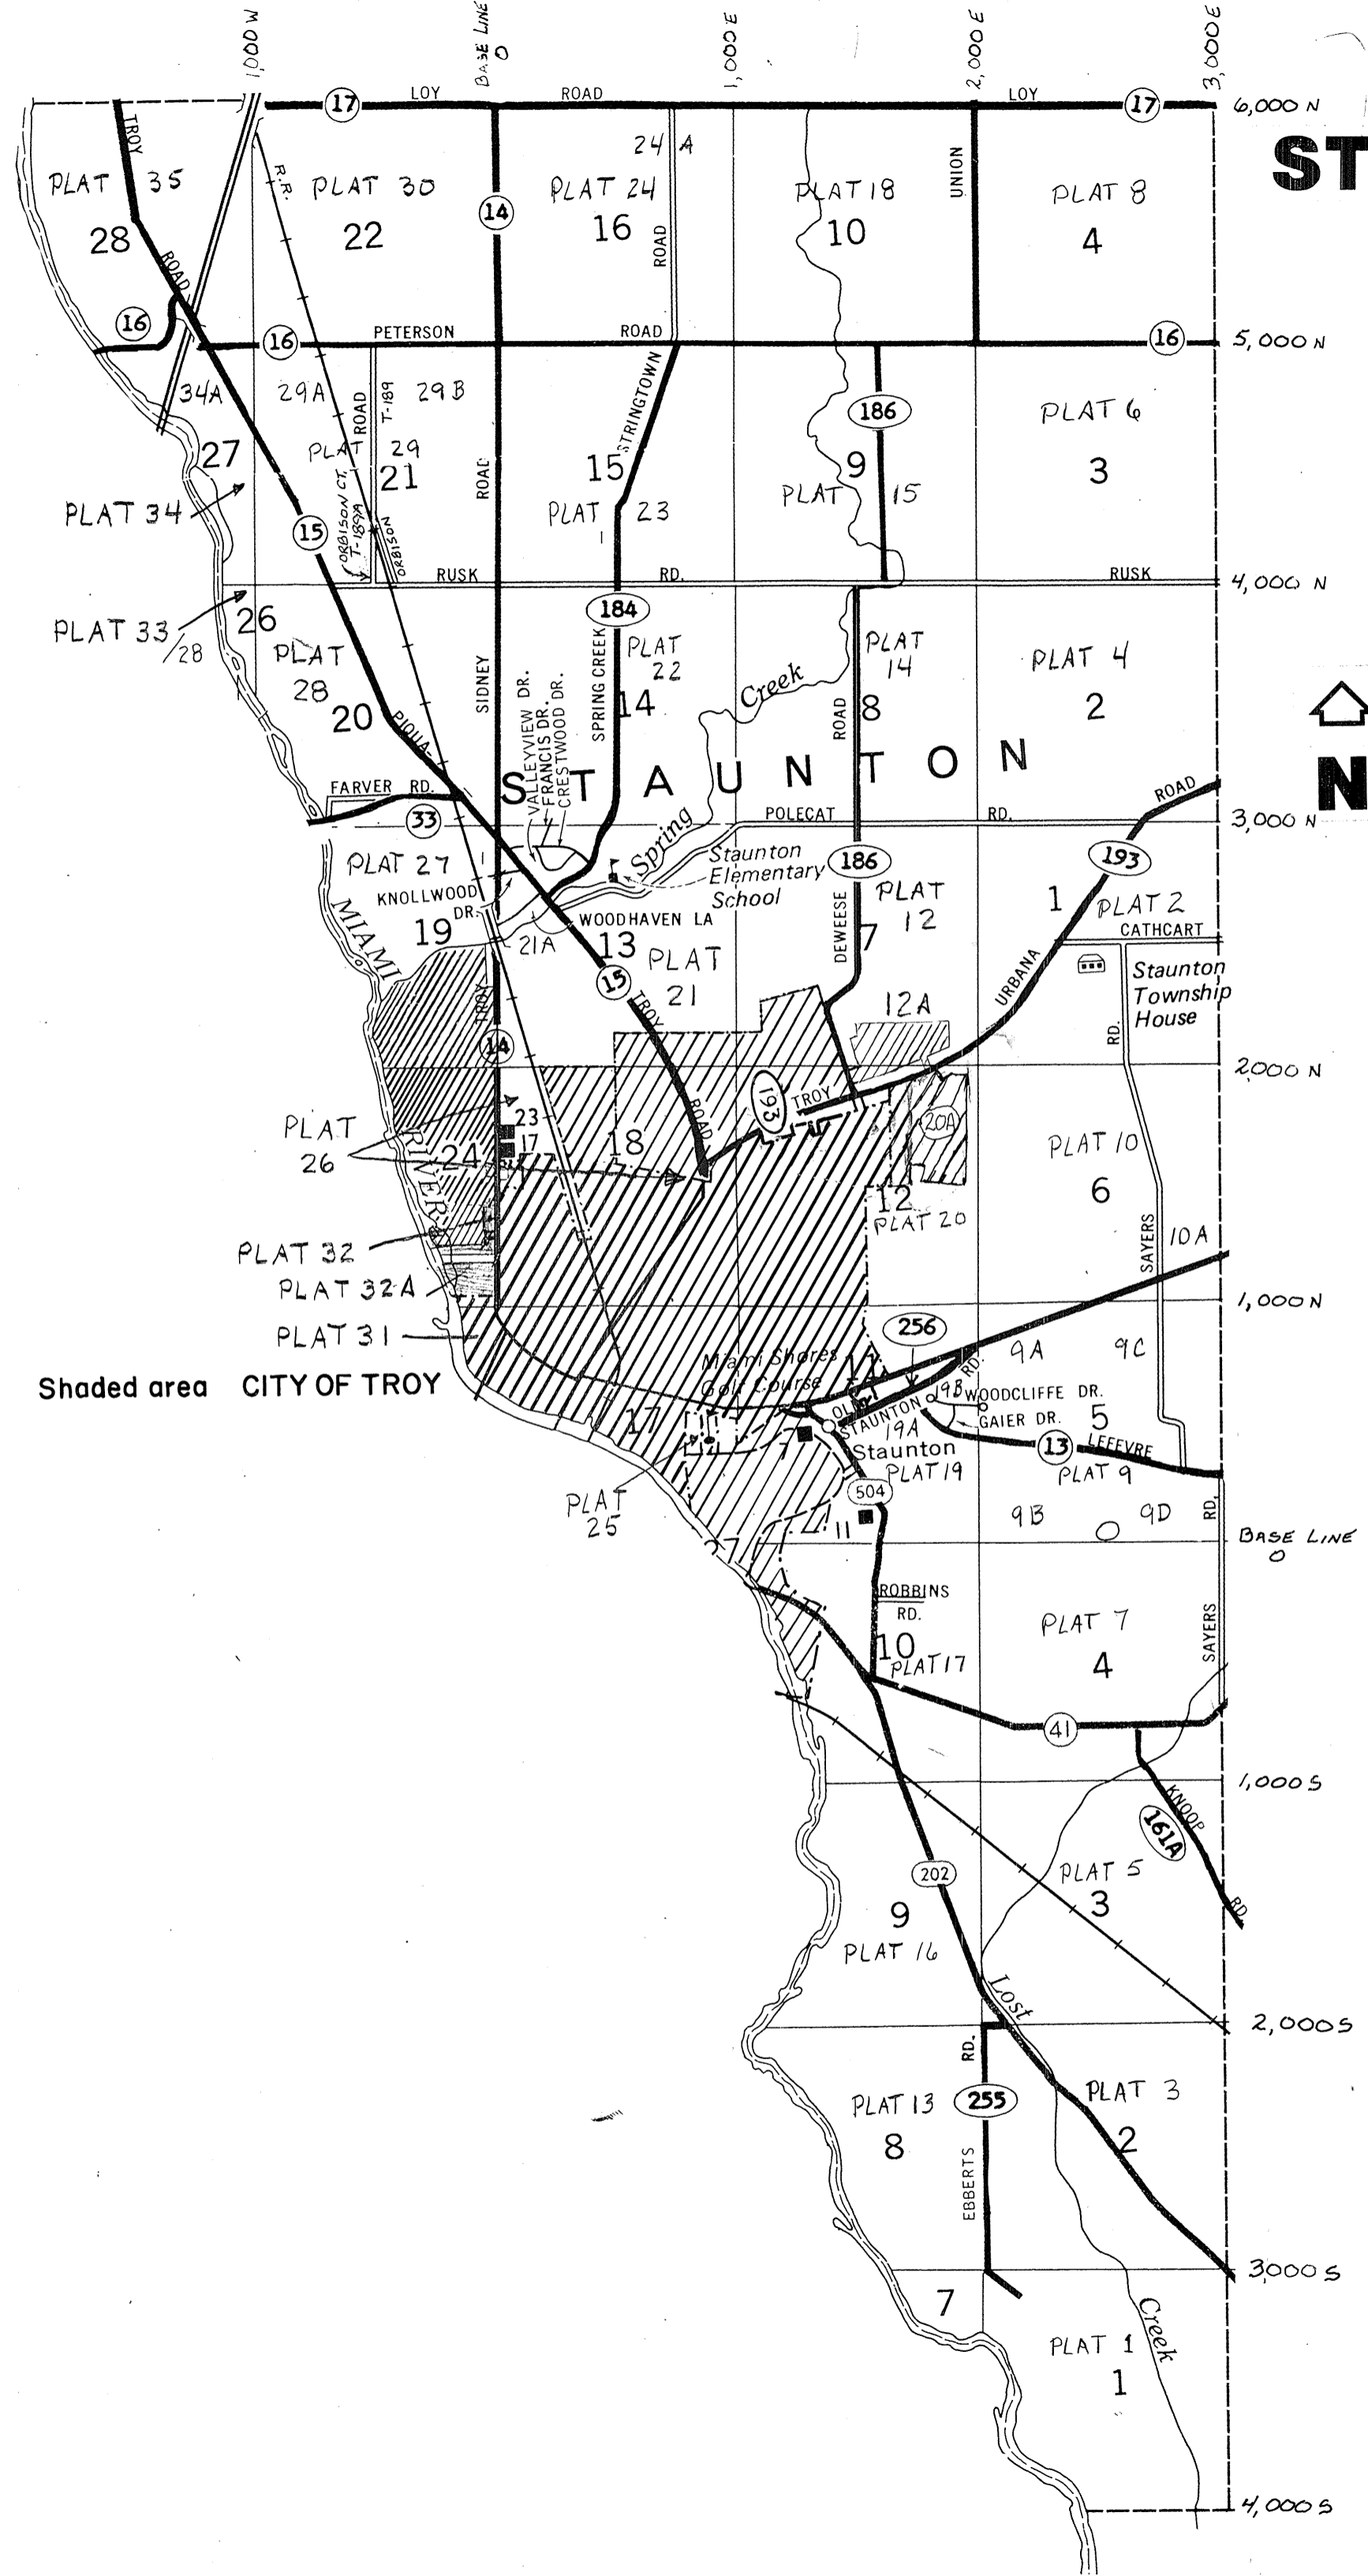

# STAUNTON

Shaded area CITY OF TROY

REVISED 2-4-2021  
MSTORMS