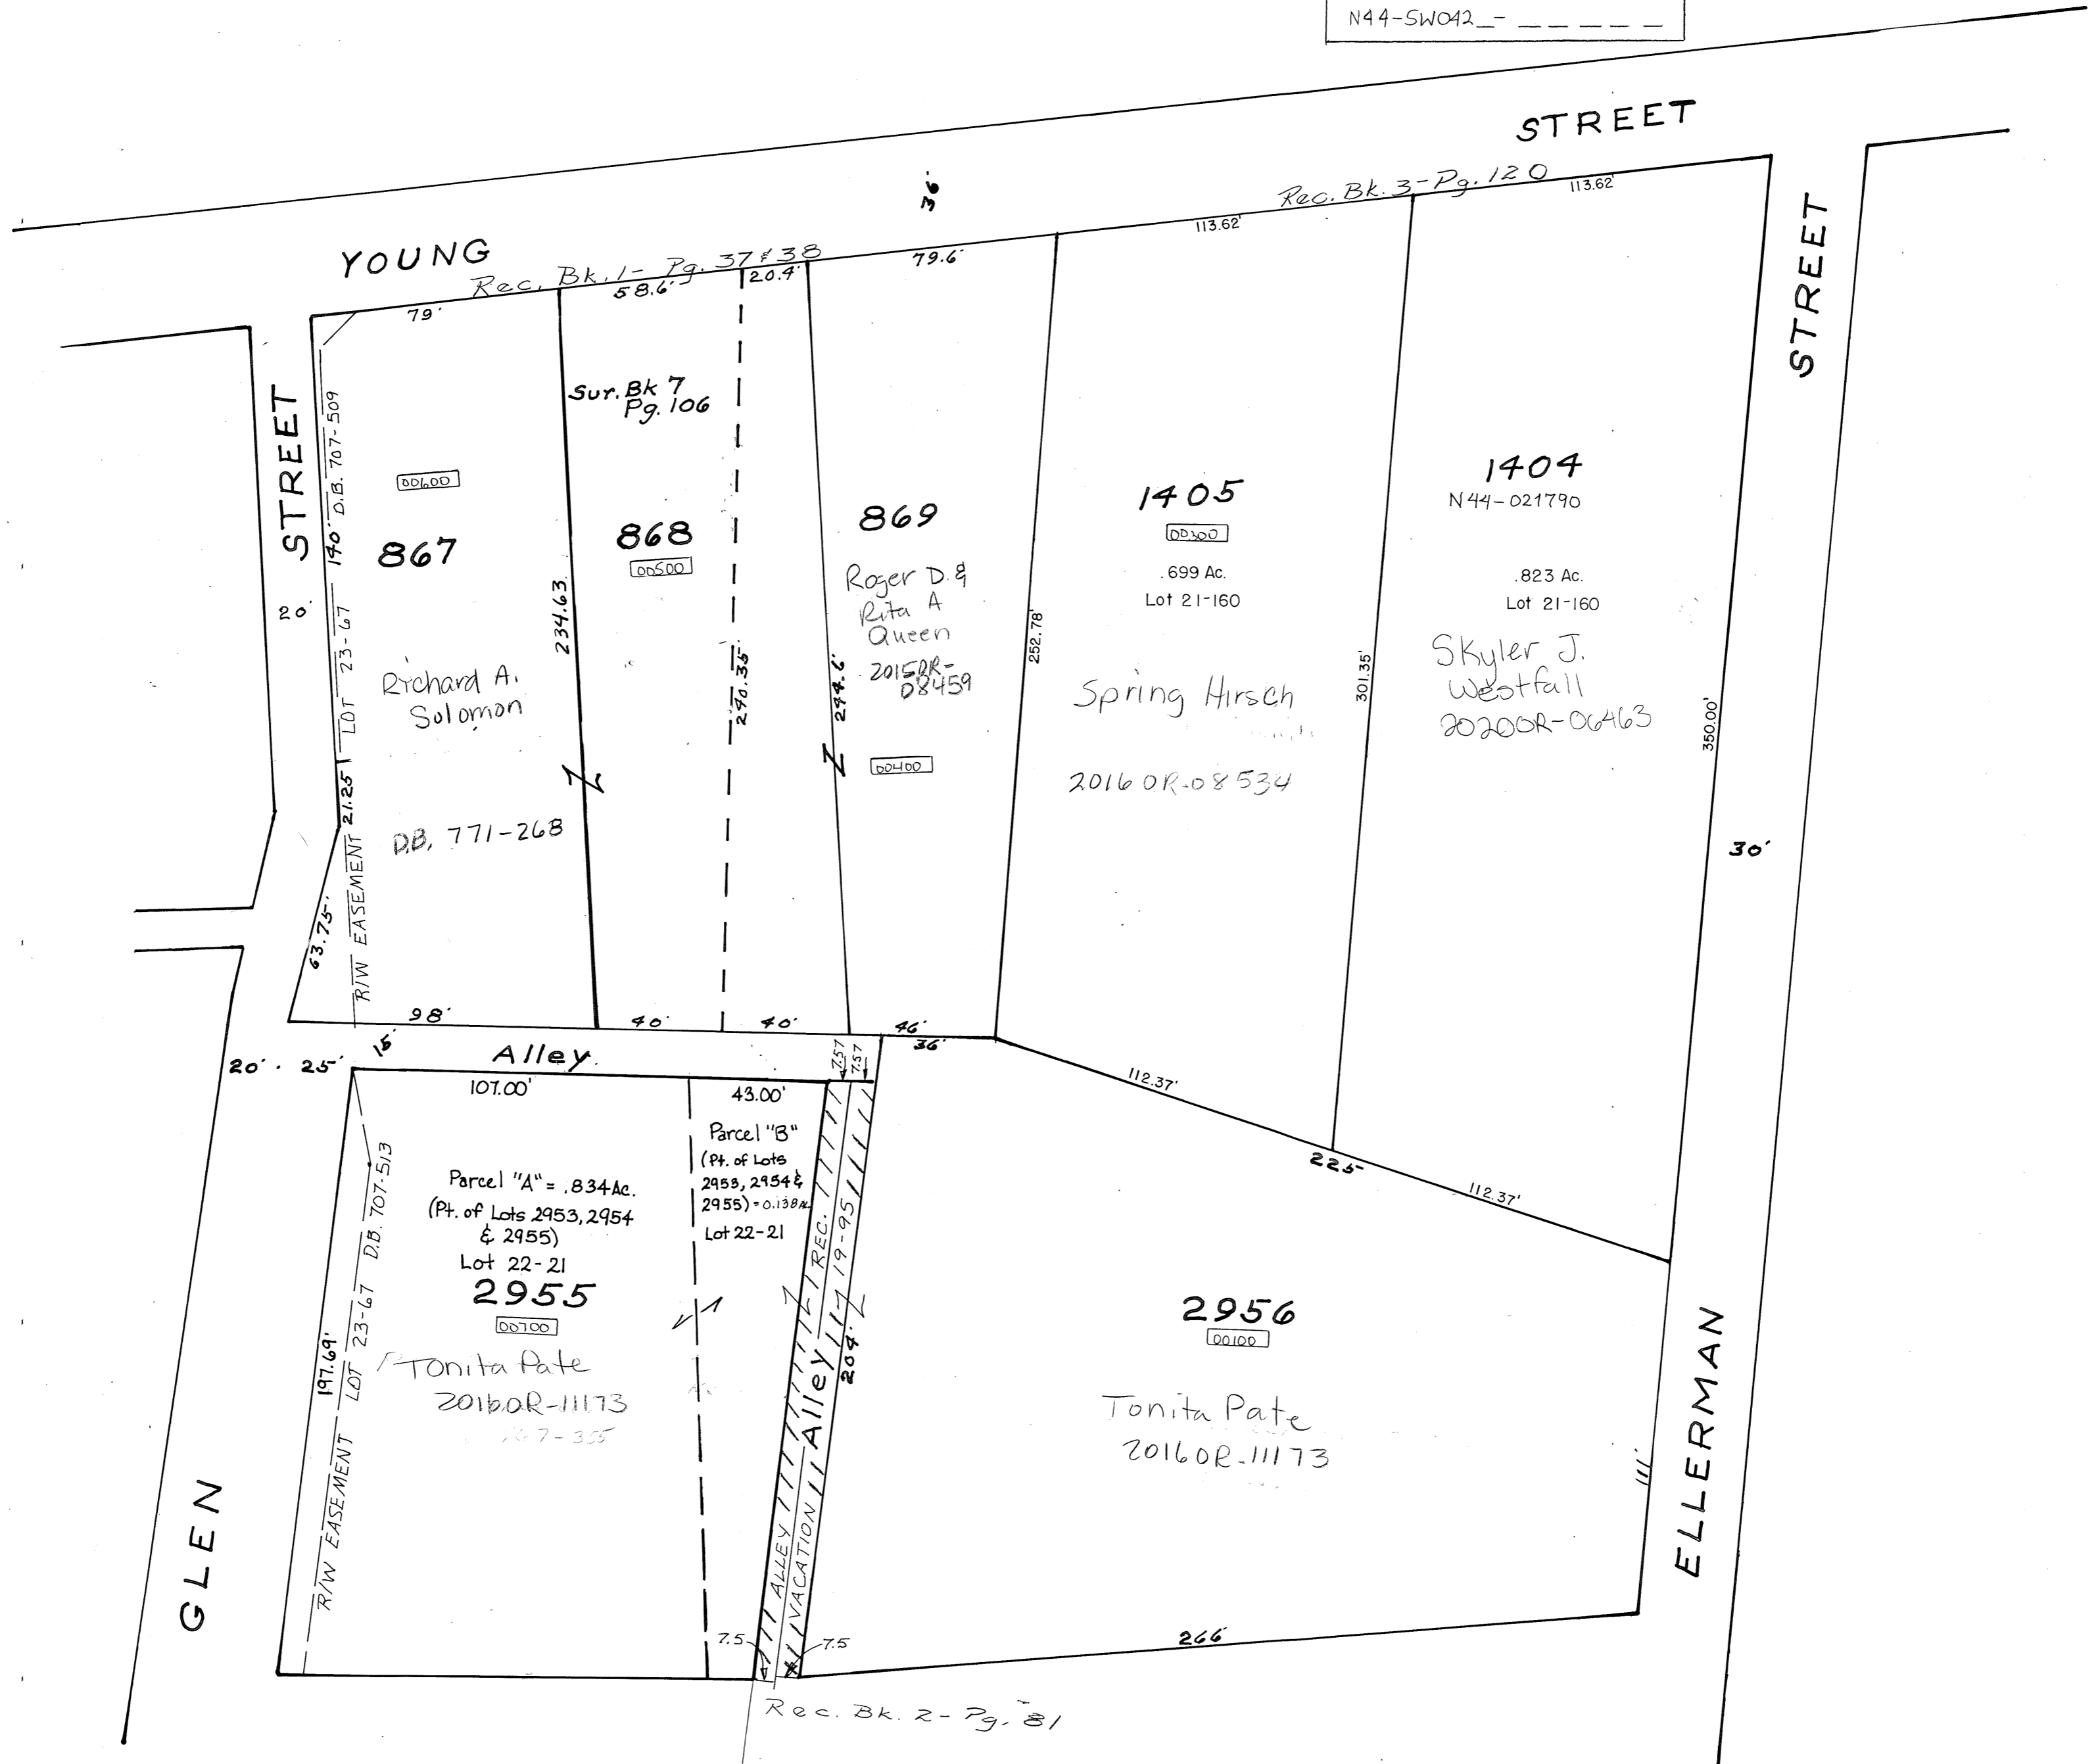

SMDA NUMBER
N44-SW042_- _ _ _ _

1-37 GLENN ST.

ALLEY VACATION REC. 19-95
CALCULATIONS/DIMENSIONS IN PIQUA FILE