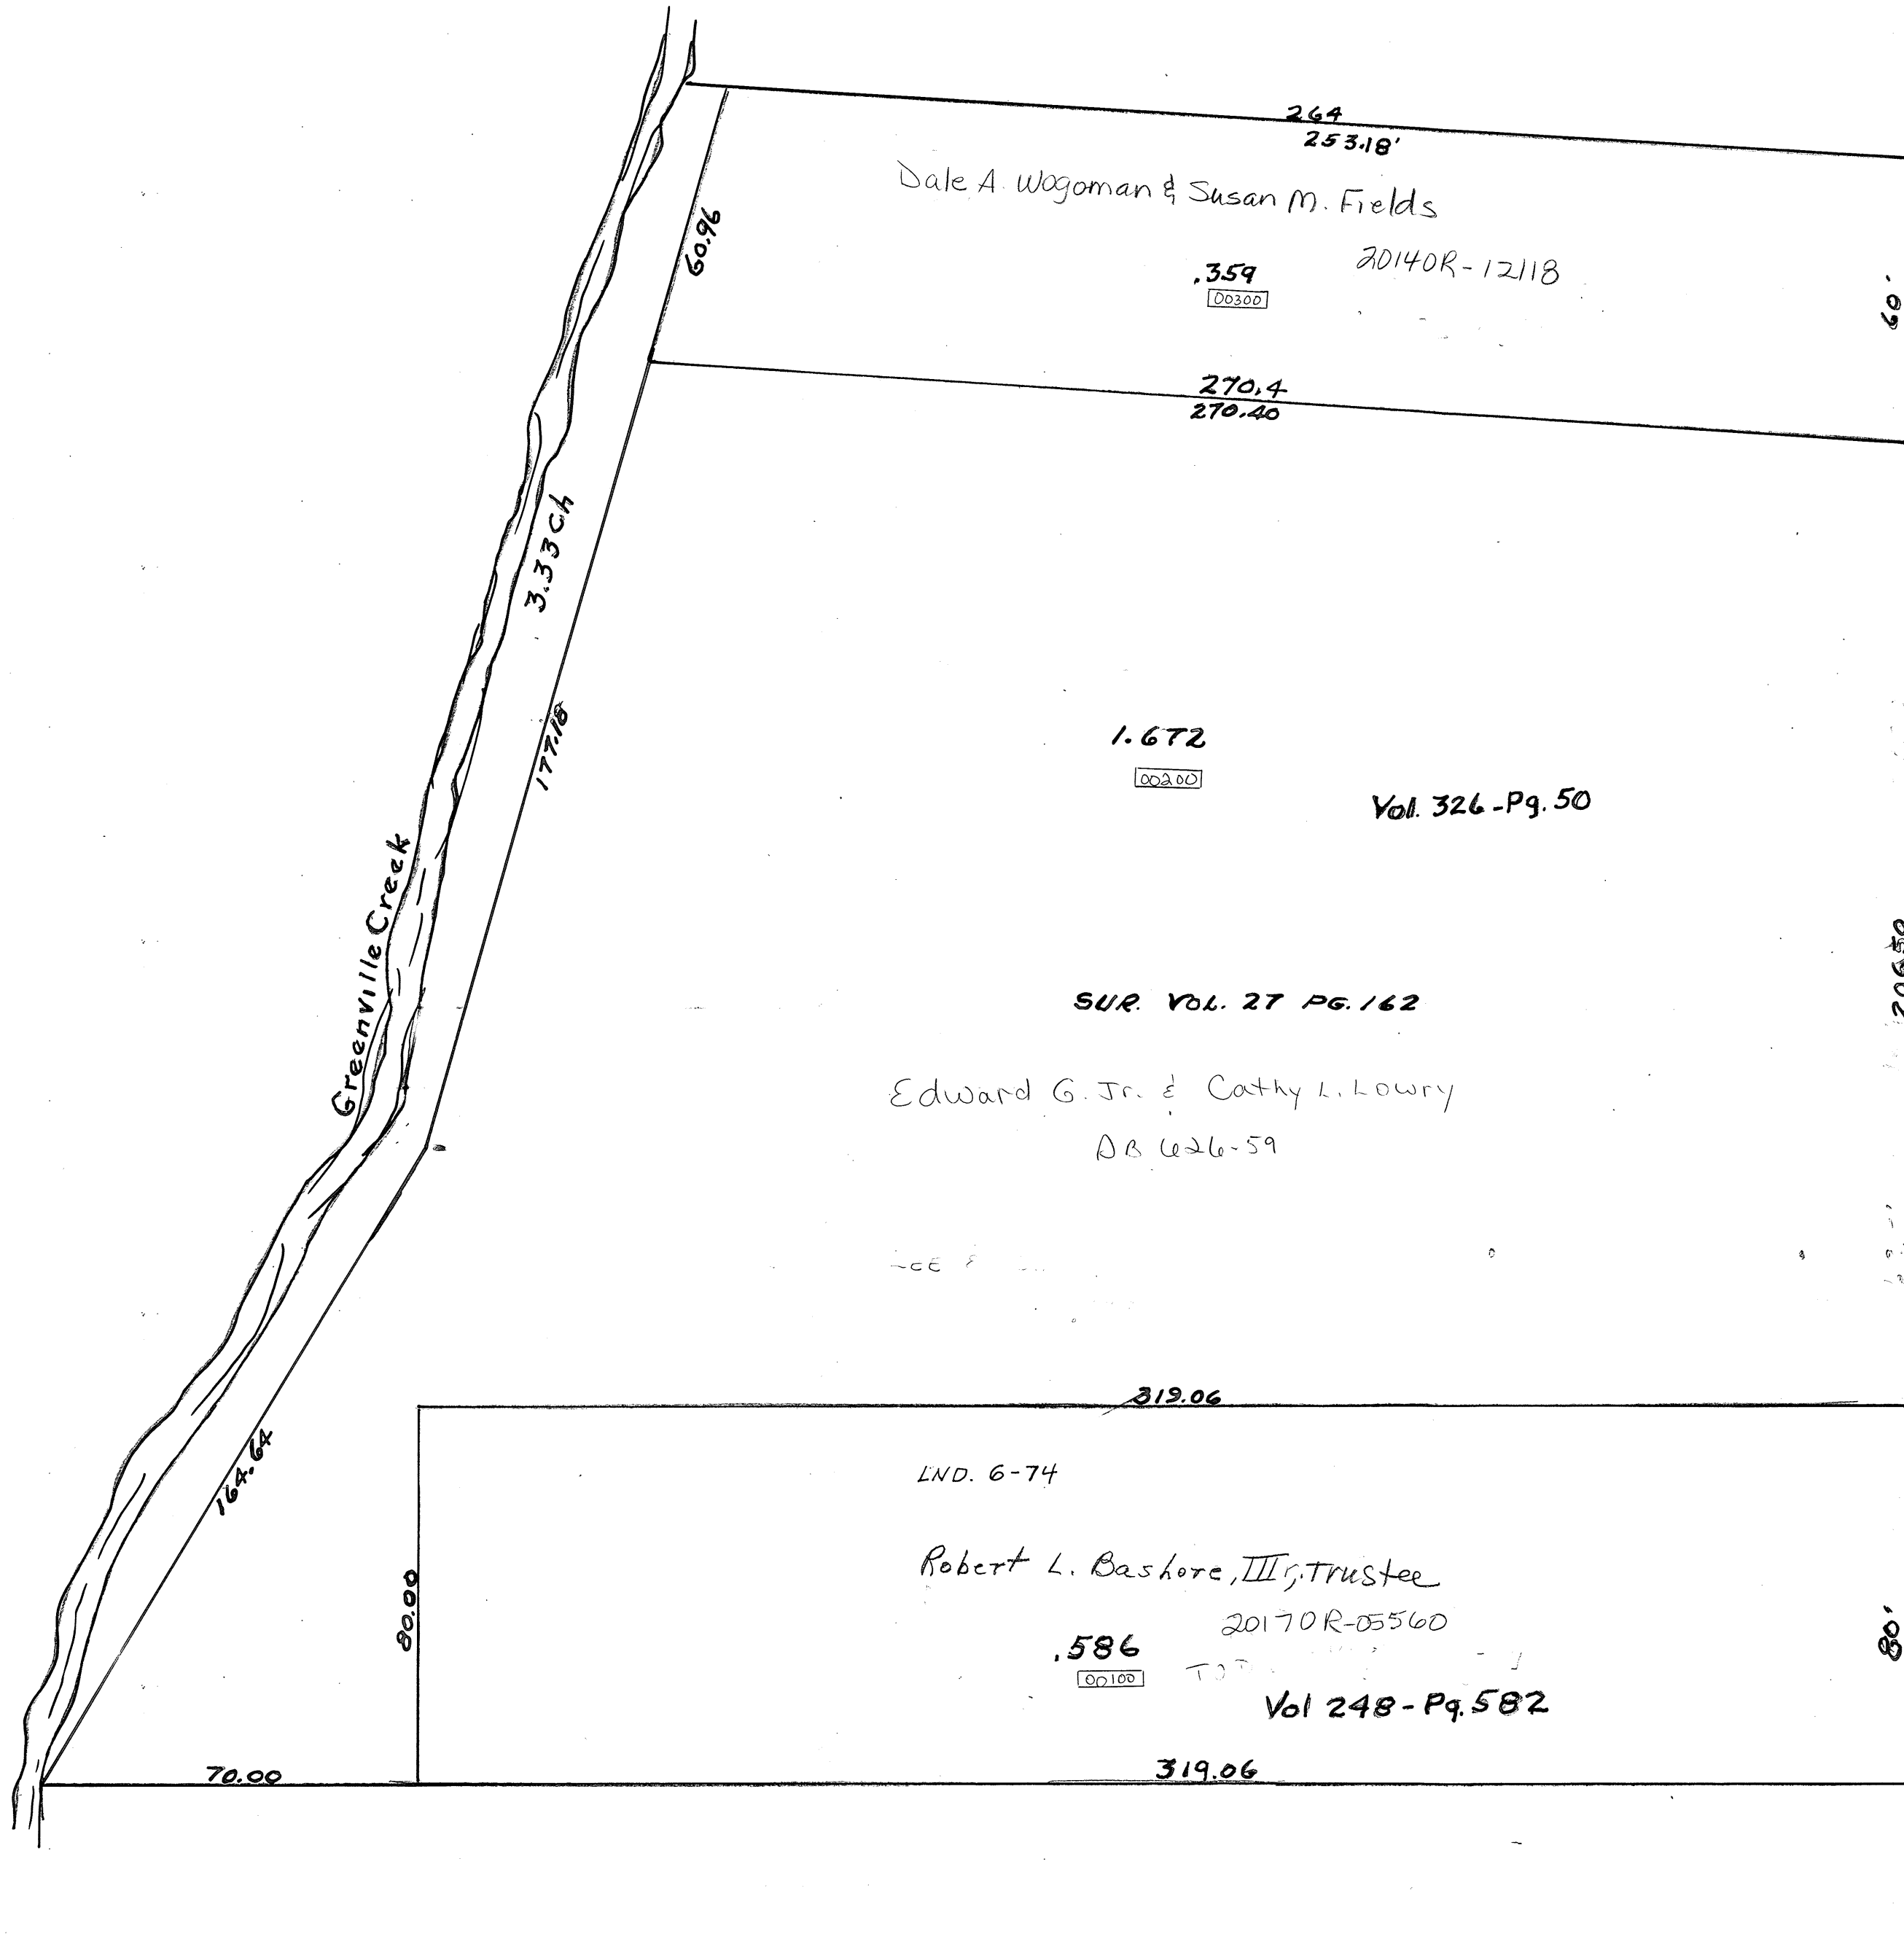

SMDA NUMBER  
H17-WC010 - - - - -

WALNUT STREET 49 1/2' R/W