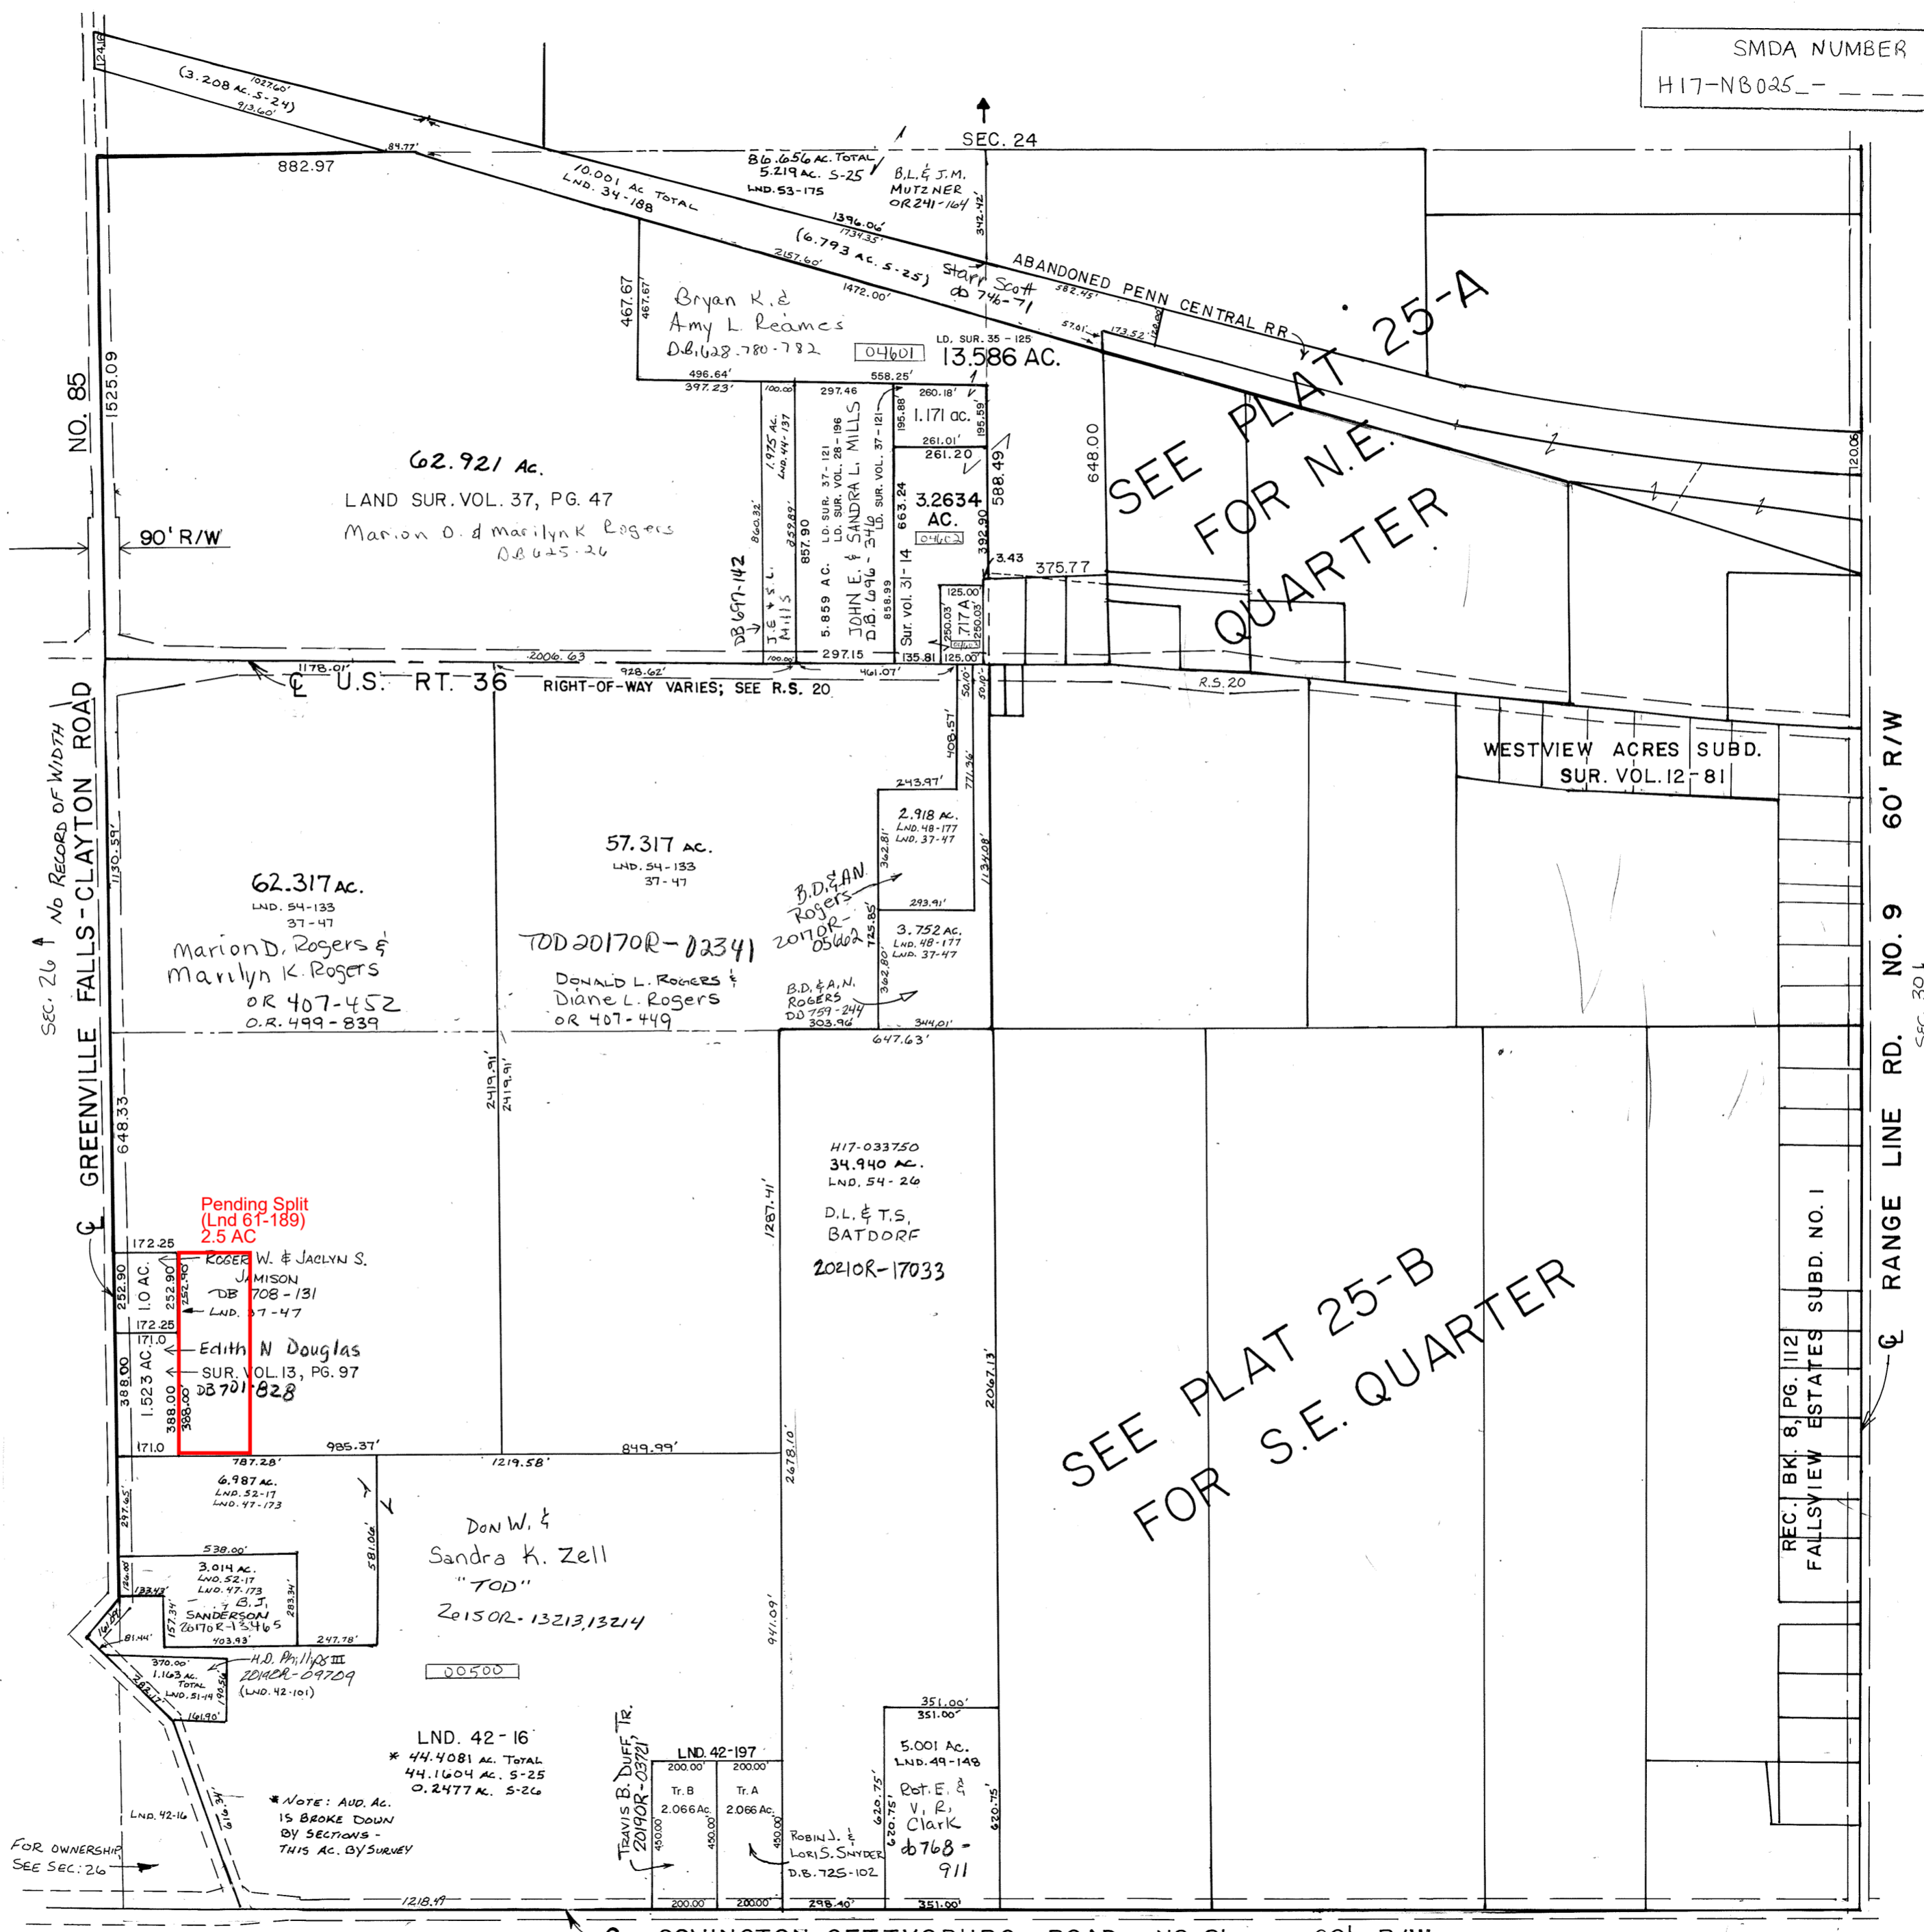

SMDA NUMBER
H17-NB025- - - - -

2012 R/W
REC. 24-13
RD. REC. 9-26

2004 R/W
RD. REC. 9-32
REC. 25-96

COVINGTON-GETTYSBURG ROAD NO. 81 60' R/W

REVISED 10/6/21
ADP