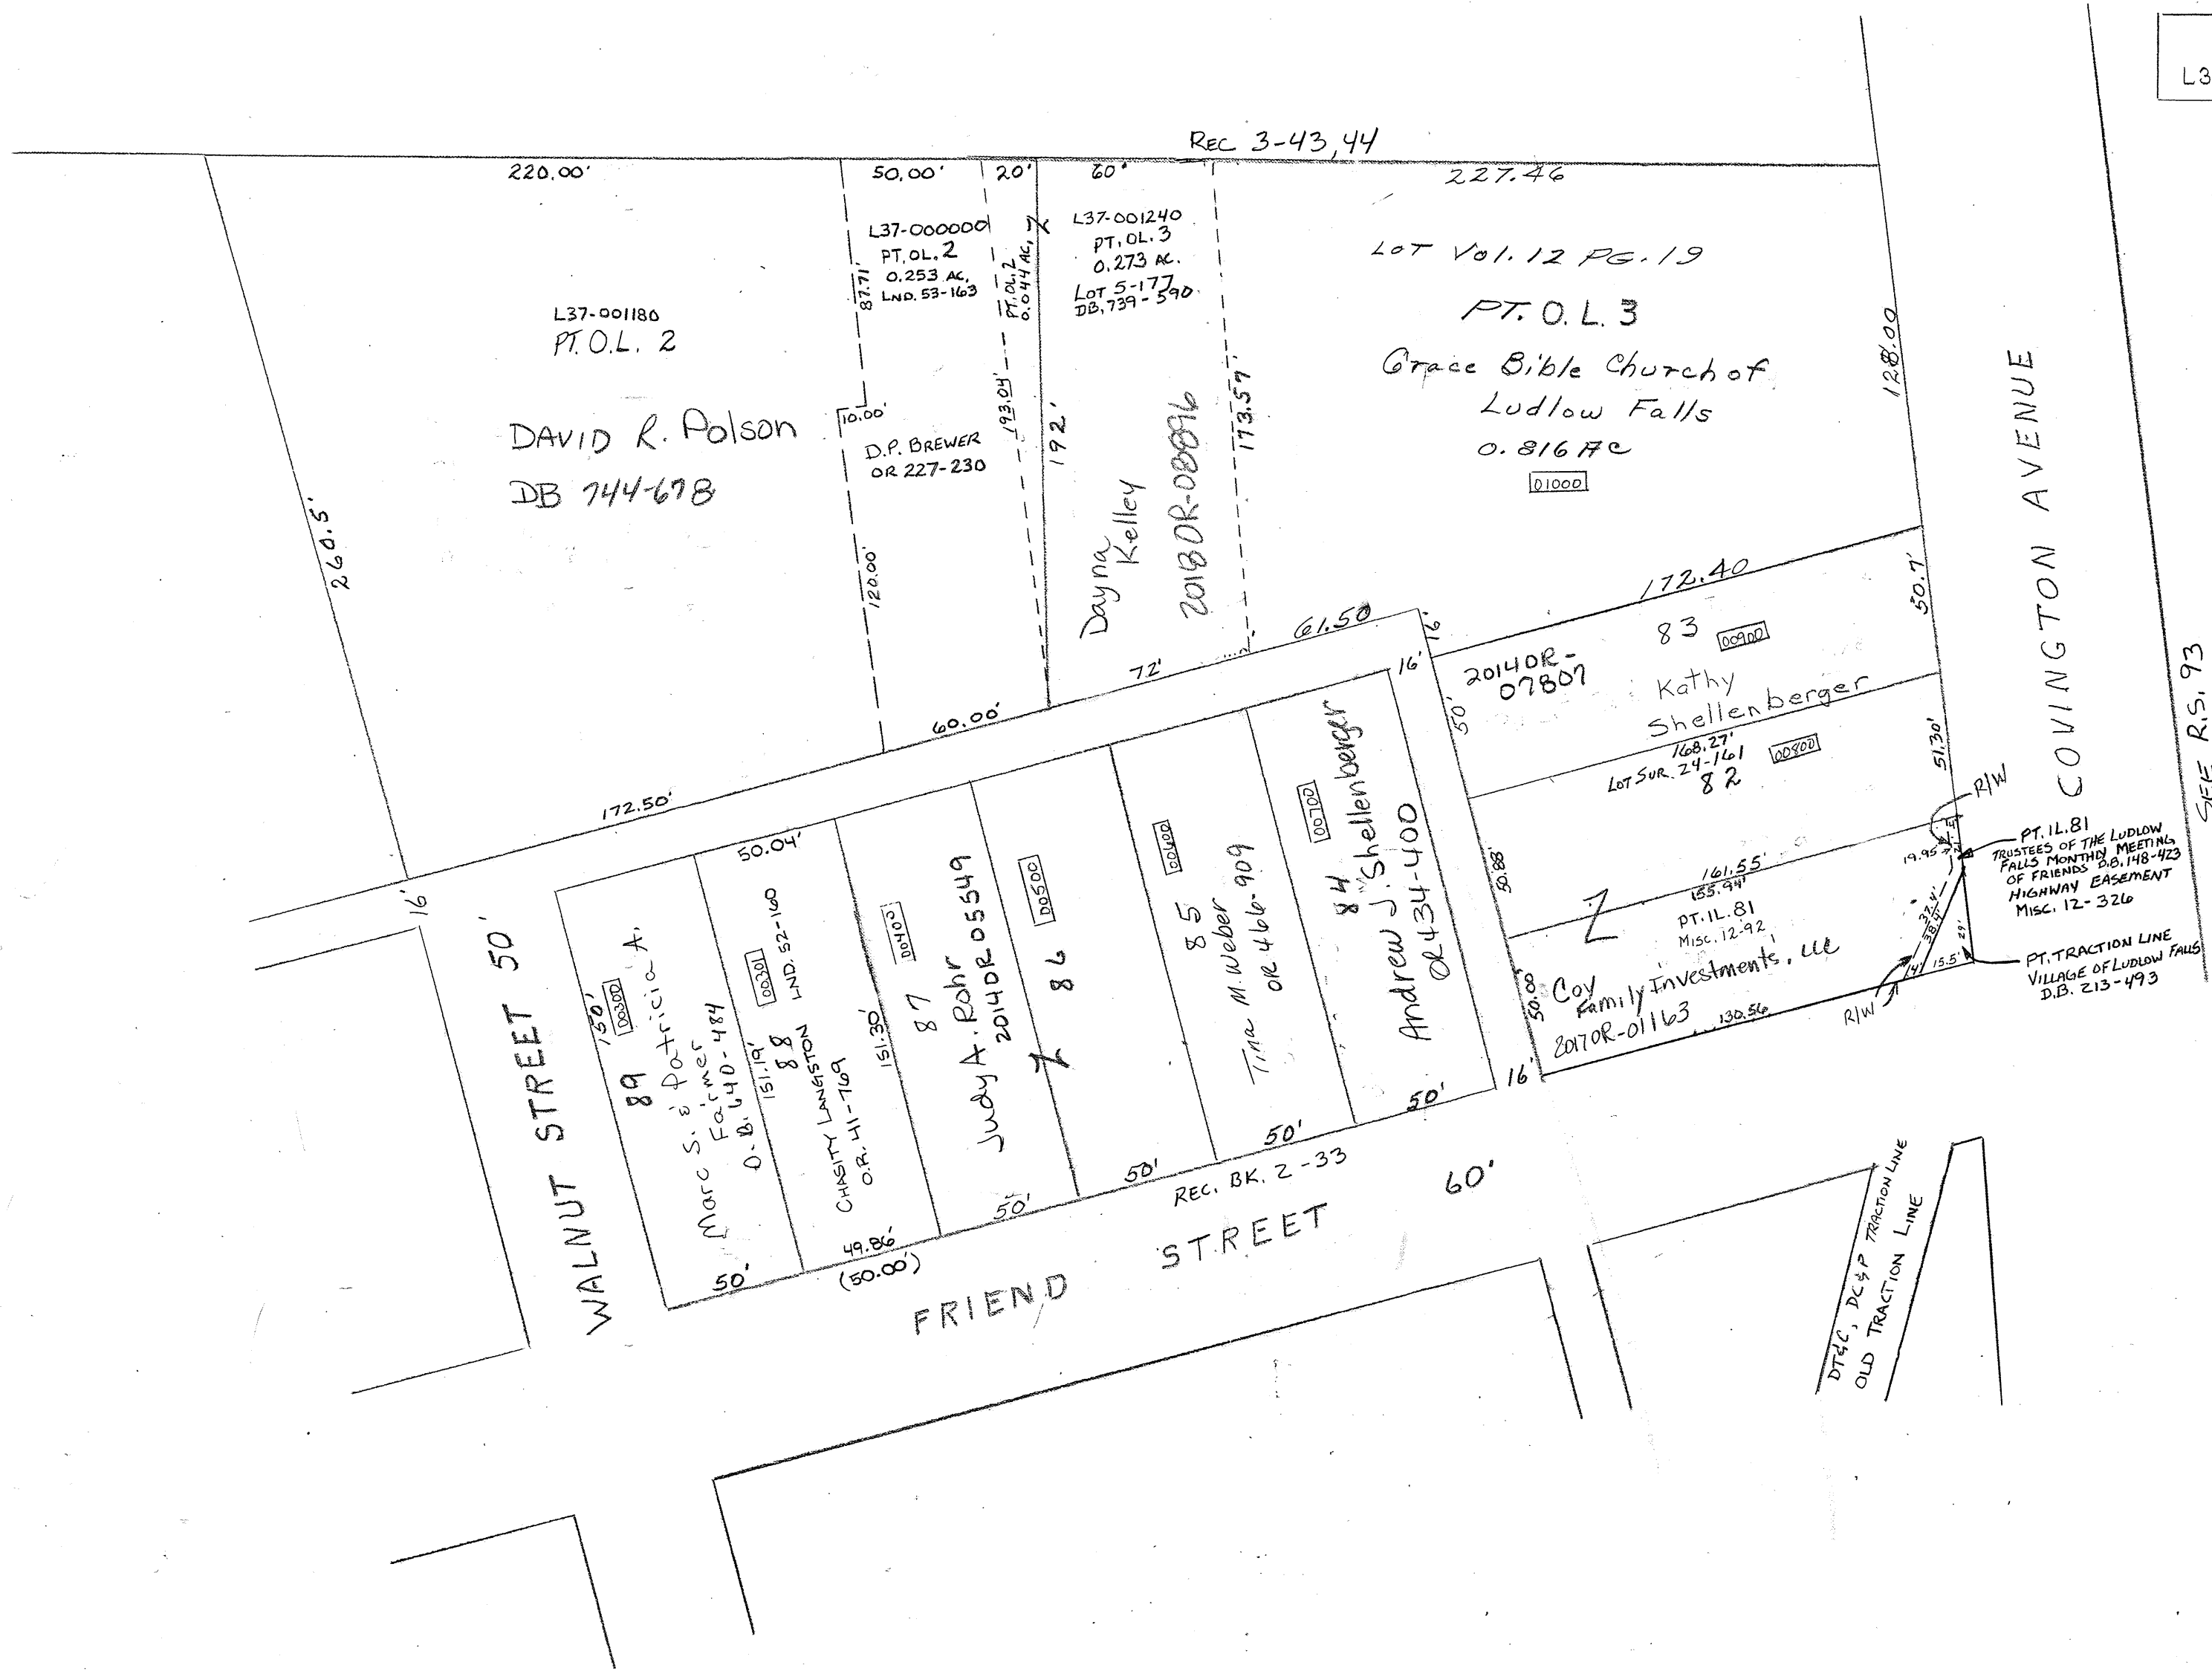

LUDLOW FALLS

PLAT NO 2

1 INCH = 50'

SMDA NUMBER
L37-LL002

SEE R.S. 93

D. VENTURA HAS FILE
ON OLD TRACTION LINE
& ODOT R/W

REVISED 4-16-2002
D. VENTURA