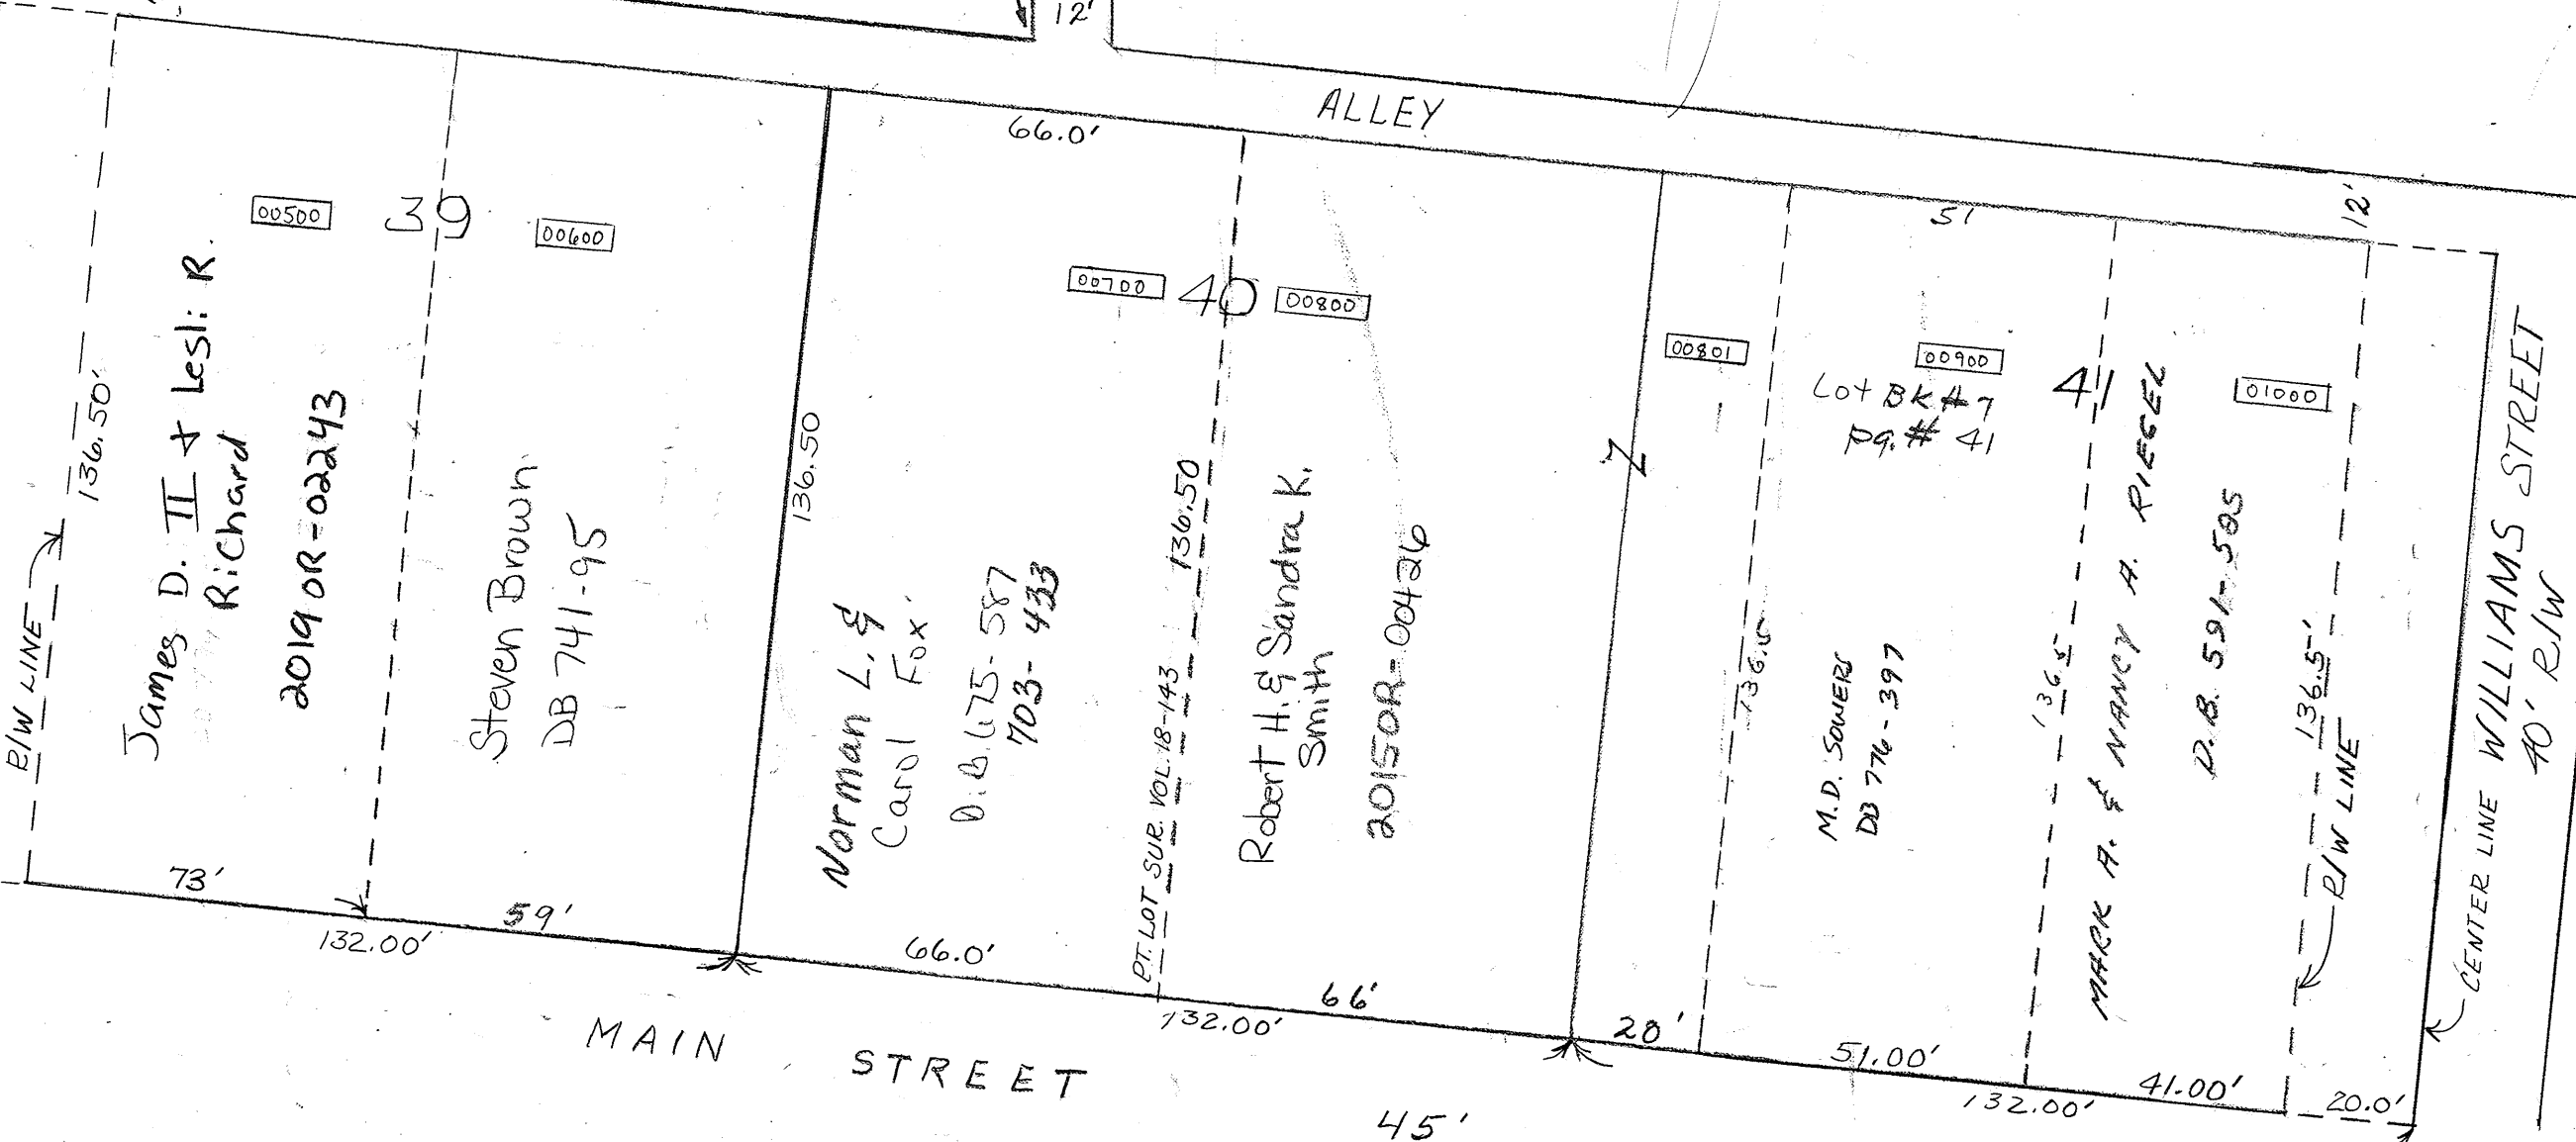

MILDRED AVENUE 40'

BRADFORD CORP.

PLAT NO 47

Scale 1 Inch = 30 Feet

SMDA NUMBER
H18-BF047

LIBERTY STREET 50'

Corp. Line

Lot B7-P41 - Lot 41
Lot B7-P42 - Lot 481

ALLEY

CENTER LINE LIBERTY STREET 40' R/W

MAIN STREET

CENTER LINE WILLIAMS STREET 40' R/W